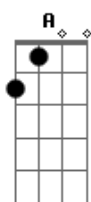

© ukulele-chords.com