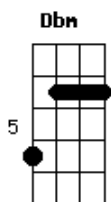

© ukulele-chords.com