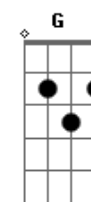

© ukulele-chords.com