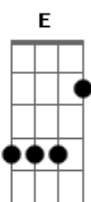

© ukulele-chords.com