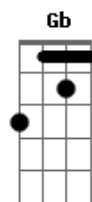

© ukulele-chords.com