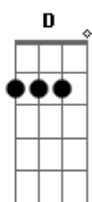

[Pré-Refrão]

A
They love to tell you
E
"Stay inside the lines"
Gb
But something's better
A E
On the other side

[Refrão]

Am D7
I wanna run through the halls
E
of my high school
Am
I wanna scream at the
D7 E
Top of my lungs
Am
I just found out there's no
D7 E
such thing as the real world
Am D7 E
Just a lie you've got to rise above

[Segunda Parte]

E
So the good boys and girls
A
take the so called right track
Dbm
Faded white hats grabbing credits and
Maybe transfers
Am
They read all the books but they

can't find the answers
E
And all of our parents, They're getting older
A
I wonder if they've wished for anything better
Dbm
While in their memories tiny tragedies
Gb

[Pré-Refrão]

A
They love to tell you
E
"Stay inside the lines"
Gb
But something's better
A E
On the other side

[Refrão]

Am D7
I wanna run through the halls
E
of my high school
Am
I wanna scream at the
D7 E
Top of my lungs
Am
I just found out there's no
D7 E
such thing as the real world
Am D7 E
Just a lie you've got to rise above

[Ponte]

F(b5) A
F(b5) A
I am invincible
F(b5) A
I am invincible
F(b5) A
I am invincible
G
As long as I'm alive
(E Gb A)

[Riff Ponte]

[Refrão]

Am D7 E
I just can't wait til my 10 year reunion
Am D7 E
I'm gonna bust down the double doors
Am D7 E
And when I stand on these tables before you
Am D7 E
You will know what all this time was for

Acordes