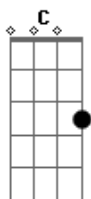

© ukulele-chords.com

© ukulele-chords.com