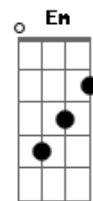

© ukulele-chords.com