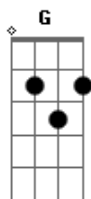

© ukulele-chords.com

© ukulele-chords.com