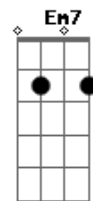

© ukulele-chords.com