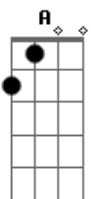

© ukulele-chords.com

© ukulele-chords.com