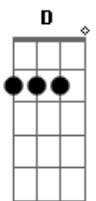

D A C G
Don't you figure it out When he knows my address

D A C Bm
And look at the stars Don't they remind you

D A C G
Just how feeble we are Well it used to I guess

Chorus:
D A
'Cause ever since I tried?, trying not to find
C Bm
Every little meaning in my life
D A
It's been fine, I've been cool
C G
With my new golden rule

D

Now it's the new deep
Bm
Down with the old me
Em7
Talk is the same cheap
A
It's been

Bridge: (4x)
D D D A
I'm a new man I wear a new cologne
D D D A
And you wouldn't know me If your eyes were closed
D D D A
I know what you'd say This will last longer than
D D D A
the rest of the day But you're wrong this time

You're wrong

C
Chorus:
D
Now it's the new deep
Bm
Down with the old me
Em7 A
I'm over the analyzing tonight
Em D
Stop trying to figure it out
(you try to figure, you try to figure it out)
G A
It will only bring you down

G
open No and all the time I'm probably
A
Never gonna find the perfect rhyme
D
For heavier things

Outro: (Fade)
D A C Bm
D A C G

The intro and verses can also be played like this:

Tempo (BPM): 73

{Intro/Verse}
e| ----5-5-5-5-5-5-5-3-3-2-2-2-2-2-5-5-5-5-5-5-5-5
B| ----3-3-3-2-2-2-2-2-1-1-0-0-0-0-3-3-3-2-2-2-2-2
G| ----X-X-X-X-X-X-X-X-X-X-X-X-X-X-X-X-X-X-X-X-X
D| ----X-X-X-X-X-X-X-X-X-X-X-X-X-X-X-X-X-X-X-X-X
A| ----X-X-X-X-X-X-X-X-X-X-X-X-X-X-X-X-X-X-X-X-X
E| ----X-X-X-X-X-X-X-X-X-X-X-X-X-X-X-X-X-X-X-X-X

This is continually repeated throughout the entire song.

Acordes

© ukulele-chords.com