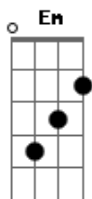

© ukulele-chords.com

© ukulele-chords.com