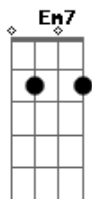

© ukulele-chords.com

© ukulele-chords.com