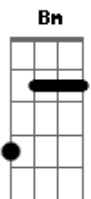

© ukulele-chords.com

© ukulele-chords.com