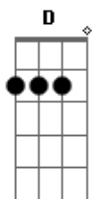

Chorus:
'Cause ever since I tried?, trying not to find
C Bm
Every little meaning in my life
D A
It's been fine, I've been cool
C G
With my new golden rule

D

Now it's the new deep
Bm
Down with the old me
Em7
Talk is the same cheap
A
It's been

Bridge: (4x)
D D D A
I'm a new man I wear a new cologne
D D D A
And you wouldn't know me If your eyes were closed
D D D A
I know what you'd say This will last longer than
D D D A
the rest of the day But you're wrong this time
You're wrong

C
Chorus:
D
Now it's the new deep
Bm
Down with the old me
Em7 A
I'm over the analyzing tonight
Em D
Stop trying to figure it out
(you try to figure, you try to figure it out)
G A
It will only bring you down

open No and all the time I'm probably
G A
Never gonna find the perfect rhyme
D
For heavier things

Outro: (Fade)
A C Bm
D A C G

The intro and verses can also be played like this:
Tempo (BPM): 73

{Intro/Verse}
e| ----5-5-5-5-5-5-5-3-3-2-2-2-2-5-5-5-5-5-5-5
B| ----3-3-3-2-2-2-2-2-1-1-0-0-0-0-3-3-3-2-2-2-2
G| ----x-x-x-x-x-x-x-x-x-x-x-x-x-x-x-x-x-x-x-x-x
D| ----x-x-x-x-x-x-x-x-x-x-x-x-x-x-x-x-x-x-x-x-x
A| ----x-x-x-x-x-x-x-x-x-x-x-x-x-x-x-x-x-x-x-x-x
E| ----x-x-x-x-x-x-x-x-x-x-x-x-x-x-x-x-x-x-x-x-x

This is continually repeated throughout the entire song.

Acordes

© ukulele-chords.com