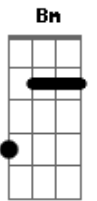

© ukulele-chords.com