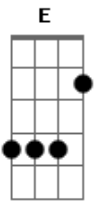

© ukulele-chords.com