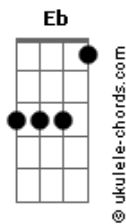

C
Tonight she's out
Eb Fm7 Ab Bb
To lose herself
C
And find a high
Eb Fm7 Ab Bb
On peachtree street
C
From mixed drinks
Eb
To techno beats
Fm7 Ab Bb
It's always
C Eb Fm7 Ab Bb
Heavy into everything

Variação Dedilhado Segunda Parte:

Dedilhado Terceira Parte:

Parte 1

Parte 2

Pré-refrão:

Ab
She comes and goes
Gm7
And comes and goes
Gb
Like no one can
Ab
She comes and goes
Gm7
And no one knows
Fm7 Gm7
She's slipping through my hands
Ab Bb
She's always buzzing just like

Interlúdio Segundo Refrão:

Parte 1

Parte 2

Parte 3

Solo:

Parte 1

Parte 2

Parte 3

Parte 4

Parte 5

Parte 6

Parte 7

Parte 8

Parte 9

Parte 10

Acordes