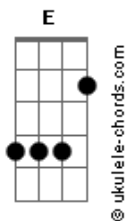

John Mayer - Last Train Home

tom:

Intro: A E A E
B E A E A
A E A E
B E A E A

If you wanna roll me
Then you gotta roll me
B E A B A
All night long

And if you wanna use me
Then you gotta use me
B E A B A
Till I'm gone

A I'm not a fallen angel
Dbm I just fell behind
E I'm out of luck and I'm out of time

A If you don't wanna love me
Dbm Let me go

A I'm runnin for the last train
A I'm runnin for the last train home

(A E A E)
(B E A E A)

If you wanna know me
Then you gotta know me through
E A B A
And through

And if you're gonna hurt me
Then you gotta hold me
B E A B A
Next to you

Acordes

No matter how you work it
Dbm Things go wrong
E I put my heart where it don't belong

A So if you're comin with me
Dbm Let me know
A Maybe you're the last train
A Maybe you're the last train home

A E I'm on the last train runnin?
?A E I'm on the last train runnin
A And I surrender
A And I surrender

A E I'm on the last train runnin?
?A E I'm on the last train runnin
A And I surrender
A And I surrender

A E I'm on the last train runnin?
?A E I'm on the last train runnin
A And I surrender
A And I surrender

A E I'm on the last train runnin?
?A E I'm on the last train runnin
A And I surrender
A And I surrender

[Final] A E A E
B E A E A