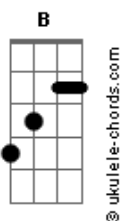

John Mayer - Last Train Home

tom:

Intro: A E A E
 B E A E A
 A E A E
 B E A E A

If you wanna roll me
 Then you gotta roll me
 B E A B A
 All night long

And if you wanna use me
 Then you gotta use me
 B E A B A
 Till I'm gone

A I'm not a fallen angel
 Dbm I just fell behind
 E I'm out of luck and I'm out of time

A If you don't wanna love me
 Dbm Let me go

A I'm runnin for the last train
 A I'm runnin for the last train home

(A E A E)
 (B E A E A)

If you wanna know me
 Then you gotta know me through
 E A B A
 And through

And if you're gonna hurt me
 Then you gotta hold me
 B E A B A
 Next to you

Acordes

No matter how you work it
 Dbm Things go wrong
 E I put my heart where it don't belong