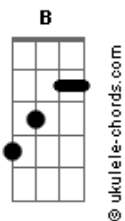

John Mayer - Last Train Home

tom:

Intro: A E A E
B E A E A
A E A E
B E A E A

If you wanna roll me
Then you gotta roll me
B E A B A
All night long

And if you wanna use me
Then you gotta use me
B E A B A
Till I'm gone

A I'm not a fallen angel
Dbm I just fell behind
E I'm out of luck and I'm out of time

A If you don't wanna love me
Dbm Let me go

A I'm runnin for the last train
A I'm runnin for the last train home

(A E A E)
(B E A E A)

If you wanna know me
Then you gotta know me through
E A B A
And through

And if you're gonna hurt me
Then you gotta hold me
B E A B A
Next to you

Acordes

No matter how you work it
Dbm Things go wrong
E I put my heart where it don't belong

A So if you're comin with me
Dbm Let me know
A Maybe you're the last train
A Maybe you're the last train home

A E I'm on the last train runnin?
?A E I'm on the last train runnin
A And I surrender
A And I surrender

A E I'm on the last train runnin?
?A E I'm on the last train runnin
A And I surrender
A And I surrender

A E I'm on the last train runnin?
?A E I'm on the last train runnin
A And I surrender
A And I surrender

A E I'm on the last train runnin?
?A E I'm on the last train runnin
A And I surrender
A And I surrender

[Final] A E A E
B E A E A