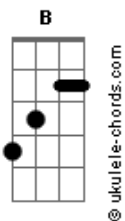

John Mayer - Last Train Home

tom:

Intro: A E A E
B E A E A
A E A E
B E A E A

If you wanna roll me
Then you gotta roll me
All night long

And if you wanna use me
Then you gotta use me
Till I'm gone

I'm not a fallen angel
I just fell behind
I'm out of luck and I'm out of time

If you don't wanna love me
Let me go

I'm runnin for the last train
I'm runnin for the last train home

(A E A E)
(B E A E A)

If you wanna know me
Then you gotta know me through
And through

And if you're gonna hurt me
Then you gotta hold me
Next to you

Acordes

No matter how you work it
Things go wrong
I put my heart where it don't belong

So if you're comin with me
Let me know
Maybe you're the last train
Maybe you're the last train home

I'm on the last train runnin?
I'm on the last train runnin
And I surrender
And I surrender

I'm on the last train runnin?
I'm on the last train runnin
And I surrender
And I surrender

I'm on the last train runnin?
I'm on the last train runnin
And I surrender
And I surrender

I'm on the last train runnin?
I'm on the last train runnin
And I surrender
And I surrender

[Final] A E A E
B E A E A