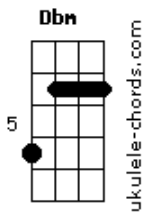

John Mayer - Last Train Home

tom:

Intro: A E A E
B E A E A
A E A E
B E A E A

If you wanna roll me
Then you gotta roll me
B E A B A
All night long

And if you wanna use me
Then you gotta use me
B E A B A
Till I'm gone

A I'm not a fallen angel
Dbm I just fell behind
E I'm out of luck and I'm out of time

A If you don't wanna love me
Dbm Let me go

A I'm runnin for the last train
A I'm runnin for the last train home

(A E A E)
(B E A E A)

If you wanna know me
Then you gotta know me through
E A B A
And through

And if you're gonna hurt me
Then you gotta hold me
B E A B A
Next to you

Acordes

No matter how you work it
Dbm Things go wrong
E I put my heart where it don't belong

A So if you're comin with me
Dbm Let me know
A Maybe you're the last train
A Maybe you're the last train home

A E I'm on the last train runnin?
?A E I'm on the last train runnin
A And I surrender
A And I surrender

A E I'm on the last train runnin?
?A E I'm on the last train runnin
A And I surrender
A And I surrender

A E I'm on the last train runnin?
?A E I'm on the last train runnin
A And I surrender
A And I surrender

A E I'm on the last train runnin?
?A E I'm on the last train runnin
A And I surrender
A And I surrender

[Final] A E A E
B E A E A