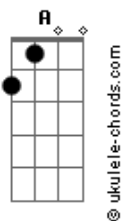

John Mayer - Last Train Home

tom:

Intro: A E A E
B E A E A
A E A E
B E A E A

If you wanna roll me
Then you gotta roll me
All night long

And if you wanna use me
Then you gotta use me
Till I'm gone

I'm not a fallen angel
I just fell behind
I'm out of luck and I'm out of time

If you don't wanna love me
Let me go

I'm runnin for the last train
I'm runnin for the last train home

(A E A E)
(B E A E A)

If you wanna know me
Then you gotta know me through
And through

And if you're gonna hurt me
Then you gotta hold me
Next to you

Acordes

No matter how you work it
Things go wrong
I put my heart where it don't belong

So if you're comin with me
Let me know
Maybe you're the last train
Maybe you're the last train home

I'm on the last train runnin?
I'm on the last train runnin
And I surrender
And I surrender

I'm on the last train runnin?
I'm on the last train runnin
And I surrender
And I surrender

I'm on the last train runnin?
I'm on the last train runnin
And I surrender
And I surrender

I'm on the last train runnin?
I'm on the last train runnin
And I surrender
And I surrender

[Final] A E A E
B E A E A