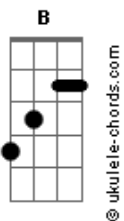

# John Mayer - Last Train Home

tom:

Intro: A E A E  
 B E A E A  
 A E A E  
 B E A E A

If you wanna roll me  
 Then you gotta roll me  
 All night long  
 And if you wanna use me  
 Then you gotta use me  
 Till I'm gone

( A E A E )  
 ( B E A E A )

If you wanna know me  
 Then you gotta know me through  
 And through  
 And if you're gonna hurt me  
 Then you gotta hold me  
 Next to you

## Acordes

No matter how you work it  
 Dbm Things go wrong  
 E I put my heart where it don't belong  
 A So if you're comin with me  
 Dbm Let me know  
 A Maybe you're the last train  
 A Maybe you're the last train home  
 A E I'm on the last train runnin?  
 ?A E I'm on the last train runnin  
 A And I surrender  
 A And I surrender  
 A E I'm on the last train runnin?  
 ?A E I'm on the last train runnin  
 A And I surrender  
 A And I surrender  
 A E I'm on the last train runnin?  
 ?A E I'm on the last train runnin  
 A And I surrender  
 A And I surrender  
 A E I'm on the last train runnin?  
 ?A E I'm on the last train runnin  
 A And I surrender  
 A And I surrender  
 A E I'm on the last train runnin?  
 ?A E I'm on the last train runnin  
 A And I surrender  
 A And I surrender  
 [Final] A E A E  
 B E A E A