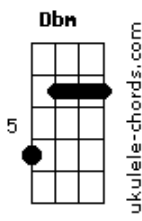

John Mayer - Last Train Home

tom:

Intro: A E A E
 B E A E A
 A E A E
 B E A E A

If you wanna roll me
 Then you gotta roll me
 B E A B A
 All night long

And if you wanna use me
 Then you gotta use me
 B E A B A
 Till I'm gone

A I'm not a fallen angel
 Dbm I just fell behind
 E I'm out of luck and I'm out of time

A If you don't wanna love me
 Dbm Let me go

A I'm runnin for the last train
 A I'm runnin for the last train home

(A E A E)
 (B E A E A)

If you wanna know me
 Then you gotta know me through
 E A B A
 And through

And if you're gonna hurt me
 Then you gotta hold me
 B E A B A
 Next to you

Acordes

No matter how you work it
 Dbm Things go wrong
 E I put my heart where it don't belong