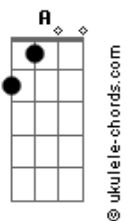

John Mayer - Last Train Home

tom:

Intro: A E A E
B E A E A
A E A E
B E A E A

If you wanna roll me
Then you gotta roll me
B E A B A
All night long

And if you wanna use me
Then you gotta use me
B E A B A
Till I'm gone

A I'm not a fallen angel
Dbm I just fell behind
E I'm out of luck and I'm out of time

A If you don't wanna love me
Dbm Let me go

A I'm runnin for the last train
A I'm runnin for the last train home

(A E A E)
(B E A E A)

If you wanna know me
Then you gotta know me through
E A B A
And through

And if you're gonna hurt me
Then you gotta hold me
B E A B A
Next to you

Acordes

No matter how you work it
Dbm Things go wrong
E I put my heart where it don't belong

A So if you're comin with me
Dbm Let me know
A Maybe you're the last train
A Maybe you're the last train home

A E I'm on the last train runnin?
?A E I'm on the last train runnin
A And I surrender
A And I surrender

A E I'm on the last train runnin?
?A E I'm on the last train runnin
A And I surrender
A And I surrender

A E I'm on the last train runnin?
?A E I'm on the last train runnin
A And I surrender
A And I surrender

A E I'm on the last train runnin?
?A E I'm on the last train runnin
A And I surrender
A And I surrender

[Final] A E A E
B E A E A