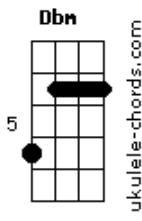

John Mayer - Last Train Home

tom:

Intro: A E A E
B E A E A
A E A E
B E A E A

If you wanna roll me
Then you gotta roll me
All night long
And if you wanna use me
Then you gotta use me
Till I'm gone

A I'm not a fallen angel
Dbm I just fell behind
E I'm out of luck and I'm out of time
A If you don't wanna love me
Dbm Let me go
A I'm runnin for the last train
A I'm runnin for the last train home

(A E A E)
(B E A E A)

If you wanna know me
Then you gotta know me through
And through
And if you're gonna hurt me
Then you gotta hold me
Next to you

Acordes

No matter how you work it
Dbm Things go wrong
E I put my heart where it don't belong
A So if you're comin with me
Dbm Let me know
A Maybe you're the last train
A Maybe you're the last train home
A E I'm on the last train runnin?
?A E I'm on the last train runnin
A And I surrender
A And I surrender
A E I'm on the last train runnin?
?A E I'm on the last train runnin
A And I surrender
A And I surrender
A E I'm on the last train runnin?
?A E I'm on the last train runnin
A And I surrender
A And I surrender
A E I'm on the last train runnin?
?A E I'm on the last train runnin
A And I surrender
A And I surrender
A E I'm on the last train runnin?
?A E I'm on the last train runnin
A And I surrender
A And I surrender
[Final] A E A E
B E A E A