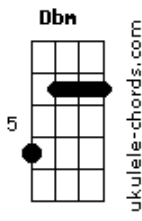

John Mayer - Last Train Home

tom:

Intro: A E A E
B E A E A
A E A E
B E A E A

If you wanna roll me
Then you gotta roll me
All night long

And if you wanna use me
Then you gotta use me
Till I'm gone

I'm not a fallen angel
I just fell behind
I'm out of luck and I'm out of time

If you don't wanna love me
Let me go

I'm runnin for the last train
I'm runnin for the last train home

(A E A E)
(B E A E A)

If you wanna know me
Then you gotta know me through
And through

And if you're gonna hurt me
Then you gotta hold me
Next to you

Acordes

No matter how you work it
Things go wrong
I put my heart where it don't belong

So if you're comin with me
Let me know
Maybe you're the last train
Maybe you're the last train home

I'm on the last train runnin?
I'm on the last train runnin
And I surrender
And I surrender

I'm on the last train runnin?
I'm on the last train runnin
And I surrender
And I surrender

I'm on the last train runnin?
I'm on the last train runnin
And I surrender
And I surrender

I'm on the last train runnin?
I'm on the last train runnin
And I surrender
And I surrender

[Final] A E A E
B E A E A