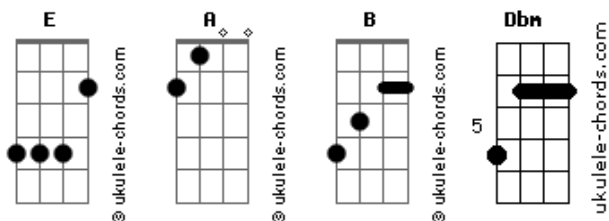

John Mayer - Last Train Home

tom:

Intro: A E A E
 B E A E A
 A E A E
 B E A E A

If you wanna roll me
 Then you gotta roll me
 All night long
 And if you wanna use me
 Then you gotta use me
 Till I'm gone

(A E A E)
 (B E A E A)

If you wanna know me
 Then you gotta know me through
 And through
 And if you're gonna hurt me
 Then you gotta hold me
 Next to you

Acordes

No matter how you work it
 Dbm Things go wrong
 E I put my heart where it don't belong
 A So if you're comin with me
 Dbm Let me know
 A Maybe you're the last train
 A Maybe you're the last train home
 A E I'm on the last train runnin?
 ?A E I'm on the last train runnin
 A And I surrender
 A And I surrender
 A E I'm on the last train runnin?
 ?A E I'm on the last train runnin
 A And I surrender
 A And I surrender
 A E I'm on the last train runnin?
 ?A E I'm on the last train runnin
 A And I surrender
 A And I surrender
 A E I'm on the last train runnin?
 ?A E I'm on the last train runnin
 A And I surrender
 A And I surrender
 A E I'm on the last train runnin?
 ?A E I'm on the last train runnin
 A And I surrender
 A And I surrender
 [Final] A E A E
 B E A E A