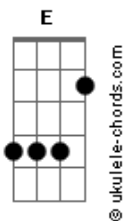

# John Mayer - Last Train Home

tom:

Intro: A E A E  
 B E A E A  
 A E A E  
 B E A E A

If you wanna roll me  
 Then you gotta roll me  
 All night long  
 And if you wanna use me  
 Then you gotta use me  
 Till I'm gone

( A E A E )  
 ( B E A E A )

If you wanna know me  
 Then you gotta know me through  
 And through  
 And if you're gonna hurt me  
 Then you gotta hold me  
 Next to you

## Acordes

No matter how you work it  
 Dbm Things go wrong  
 E I put my heart where it don't belong  
 A So if you're comin with me  
 Dbm Let me know  
 A Maybe you're the last train  
 A Maybe you're the last train home  
 A E I'm on the last train runnin?  
 ?A E I'm on the last train runnin  
 A And I surrender  
 A And I surrender  
 A E I'm on the last train runnin?  
 ?A E I'm on the last train runnin  
 A And I surrender  
 A And I surrender  
 A E I'm on the last train runnin?  
 ?A E I'm on the last train runnin  
 A And I surrender  
 A And I surrender  
 A E I'm on the last train runnin?  
 ?A E I'm on the last train runnin  
 A And I surrender  
 A And I surrender  
 A E I'm on the last train runnin?  
 ?A E I'm on the last train runnin  
 A And I surrender  
 A And I surrender  
 [Final] A E A E  
 B E A E A