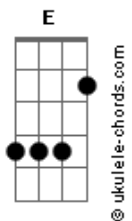

John Mayer - Last Train Home

tom:

Intro: A E A E
B E A E A
A E A E
B E A E A

If you wanna roll me
Then you gotta roll me
All night long

And if you wanna use me
Then you gotta use me
Till I'm gone

I'm not a fallen angel
I just fell behind
I'm out of luck and I'm out of time

If you don't wanna love me
Let me go

I'm runnin for the last train
I'm runnin for the last train home

(A E A E)
(B E A E A)

If you wanna know me
Then you gotta know me through
And through

And if you're gonna hurt me
Then you gotta hold me
Next to you

Acordes

No matter how you work it
Things go wrong
I put my heart where it don't belong

So if you're comin with me
Let me know
Maybe you're the last train
Maybe you're the last train home

I'm on the last train runnin?
I'm on the last train runnin
And I surrender
And I surrender

I'm on the last train runnin?
I'm on the last train runnin
And I surrender
And I surrender

I'm on the last train runnin?
I'm on the last train runnin
And I surrender
And I surrender

I'm on the last train runnin?
I'm on the last train runnin
And I surrender
And I surrender

[Final] A E A E
B E A E A