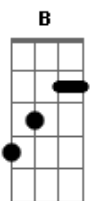

E A  
I don't think I'm gonna go there anymore  
E A  
I'd get lost on the boulevard at night  
E A Dbm7 B  
Gbm7  
Without your voice to tell me 'I love you', take a ride  
A B  
The ten and the two is a lonely sight

Refrão:  
Gbm7 Dbm7 B  
I'm gonna steer clear  
Gbm7 Dbm7 B

Burn up in your atmosphere  
Gbm7 Dbm7 B  
I'm gonna steer clear  
A  
Cus I'd die if I saw you  
Dbm7 B Gbm7  
I'd die if I didn't see you  
Dbm7 B  
I'm gonna steer clear  
Gbm7 Dbm7 B  
Burn up in your atmosphere  
Gbm7 Dbm7 B  
I'm gonna steer clear  
A  
Cus I'd die if I saw you  
Dbm7 B A A  
I'd die if I didn't see you there  
( A A )  
I think I'm gonna stay  
All the street lights say 'nevermind'  
All the canyon lines say 'nevermind'  
Sunset says 'we see this all the time, nevermind'  
Intro:

Estrofe:  
Passagem 1:

? ? ? ? ? ? ? ? ? ?  
? ? ? ? ? ? ? ? ? ?  
? ? ? ? ? ? ? ? ? ?  
? ? ? ? ? ? ? ? ? ?

Passagem 2:

? ? ? ? ? ? ? ? ? ?  
? ? ? ? ? ? ? ? ? ? ? ?  
? ? ? ? ? ? ? ? ? ? ? ?  
? ? ? ? ? ? ? ? ? ? ? ?