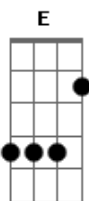

E A E A  
I don't think I'm gonna go to LA anymore  
E A E A  
I'm not sure that I really ever could  
E A  
Hold on to the hotel key  
Cm7 B Gbm7  
in your bedroom neighborhood  
A B  
We sleep walk in Hollywood

E A  
I don't think I'm gonna go there anymore  
E A  
I'd get lost on the boulevard at night  
E A Dbm7 B  
Gbm7  
Without your voice to tell me 'I love you', take a ride  
A B  
The ten and the two is a lonely sight

Refrão:  
Gbm7 Dbm7 B  
I'm gonna steer clear  
Gbm7 Dbm7 B

Burn up in your atmosphere  
Gbm7 Dbm7 B  
I'm gonna steer clear  
A  
Cus I'd die if I saw you  
Dbm7 B Gbm7  
I'd die if I didn't see you  
Dbm7 B  
I'm gonna steer clear  
Gbm7 Dbm7 B  
Burn up in your atmosphere  
Gbm7 Dbm7 B  
I'm gonna steer clear  
A  
Cus I'd die if I saw you  
Dbm7 B A A  
I'd die if I didn't see you there  
( A A )  
I think I'm gonna stay  
All the street lights say 'nevermind'  
All the canyon lines say 'nevermind'  
Sunset says 'we see this all the time, nevermind'  
Intro:

Estrofe:  
Passagem 1:

? ? ? ? ? ? ? ? ? ?  
? ? ? ? ? ? ? ? ? ?  
? ? ? ? ? ? ? ? ? ?  
? ? ? ? ? ? ? ? ? ?

Passagem 2:

? ? ? ? ? ? ? ? ? ?  
? ? ? ? ? ? ? ? ? ? ? ?  
? ? ? ? ? ? ? ? ? ? ? ?  
? ? ? ? ? ? ? ? ? ? ? ?