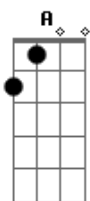

E A E A
I don't think I'm gonna go to LA anymore
E A E A
I don't think I'm gonna go to LA anymore
E A
I don't know what it's like to land
Dbm7 B Gbm7
And not race to your door
A B E A (passagem)
I don't think I'm gonna go to LA anymore

E A E A
I don't think I'm gonna go to LA anymore
E A E A
I'm not sure that I really ever could
E A
Hold on to the hotel key
Cm7 B Gbm7
in your bedroom neighborhood
A B
We sleep walk in Hollywood

Refrão:
Gbm7 Dbm7 B
I'm gonna steer clear
Gbm7 Dbm7 B
Burn up in your atmosphere
Gbm7 Dbm7 B
I'm gonna steer clear
A
Cus I'd die if I saw you
Dbm7 B A A
I'd die if I didn't see you there
B E A
So I don't think I'm gonna go to LA anymore

E A
I don't think I'm gonna go there anymore
E A
I'd get lost on the boulevard at night
E A Dbm7 B
Gbm7
Without your voice to tell me 'I love you', take a ride
A B
The ten and the two is a lonely sight

Refrão:
Gbm7 Dbm7 B
I'm gonna steer clear
Gbm7 Dbm7 B

Burn up in your atmosphere
Gbm7 Dbm7 B
I'm gonna steer clear
A
Cus I'd die if I saw you
Dbm7 B Gbm7
I'd die if I didn't see you
Dbm7 B
I'm gonna steer clear
Gbm7 Dbm7 B
Burn up in your atmosphere
Gbm7 Dbm7 B
I'm gonna steer clear
A
Cus I'd die if I saw you
Dbm7 B A A
I'd die if I didn't see you there
(A A)
I think I'm gonna stay
All the street lights say 'nevermind'
All the canyon lines say 'nevermind'
Sunset says 'we see this all the time, nevermind'
Intro:

Estrofe:
Passagem 1:

? ? ? ? ? ? ? ? ? ?
? ? ? ? ? ? ? ? ? ?
? ? ? ? ? ? ? ? ? ?
? ? ? ? ? ? ? ? ? ?

Passagem 2:

? ? ? ? ? ? ? ? ? ?
? ? ? ? ? ? ? ? ? ? ? ?
? ? ? ? ? ? ? ? ? ? ? ?
? ? ? ? ? ? ? ? ? ? ? ?

Acordes