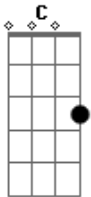

John Mayer - I Dont Trust Myself With Lovin You

Tom: C

Am C F
No I'm not the man I used to be lately
Am C F
See you met me at an interesting time
Am C F
If my past is any sign of your future
Am C F
You should be warned before I let you inside

Am C F
Hold on to whatever you find baby
Am C F
Hold on to whatever will get you through
Am C F
Hold on to whatever you find baby
Am C F
I don't trust myself with loving you

Am C F
I will beg my way into your garden
Am C F
I will break my way out when it rains
Am C F
Just to get back to the place where I started
Am C F

So I can want you back all over again

Am C F
Hold on to whatever you find baby
Am C F
Hold on to whatever will get you through
Am C F
Hold on to whatever you find baby
Am C F
I don't trust myself with loving you

F C G
Who do you love?
F C G
Girl I see through, through your love
F C G Am
Who do you love me or the thought of me?
F
Me or the thought of me?

Am C F
Hold on to whatever you find baby
Am C F
Hold on to whatever will get you through
Am C F
Hold on to whatever you find baby
Am C F
I don't trust myself with loving you

Acordes

© ukulele-chords.com