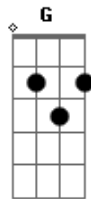

© ukulele-chords.com