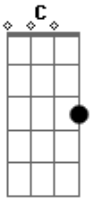

John Mayer - I Dont Trust Myself With Lovin You

Tom: C

Am C F
No I'm not the man I used to be lately
Am C F
See you met me at an interesting time
Am C F
If my past is any sign of your future
Am C F
You should be warned before I let you inside

Am C F
Hold on to whatever you find baby
Am C F
Hold on to whatever will get you through
Am C F
Hold on to whatever you find baby
Am C F
I don't trust myself with loving you

Am C F
I will beg my way into your garden
Am C F
I will break my way out when it rains
Am C F
Just to get back to the place where I started
Am C F

So I can want you back all over again

Am C F
Hold on to whatever you find baby
Am C F
Hold on to whatever will get you through
Am C F
Hold on to whatever you find baby
Am C F
I don't trust myself with loving you

F C G
Who do you love?
F C G
Girl I see through, through your love
F C G Am
Who do you love me or the thought of me?
F
Me or the thought of me?

Am C F
Hold on to whatever you find baby
Am C F
Hold on to whatever will get you through
Am C F
Hold on to whatever you find baby
Am C F
I don't trust myself with loving you

Acordes

© ukulele-chords.com