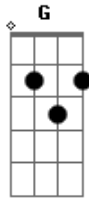

© ukulele-chords.com