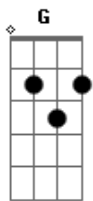

John Mayer - Fool To Love You

Tom: G
Intro: G Em C G Em A7 C C G

Oh, it takes a fool to love you
It takes a fool to love you
It takes a fool to love you
Oh, and I'm just the fool for you

I really did it to myself I guess
I saw you standing in that cocktail dress
Oh, call the press and say my life is a mess
Because I must confess to you

That it takes a fool to love you
It takes a fool to love you
It takes a fool to love you
Oh, and I'm just the fool for you

solo De Gaita - G Em C G Em A7 C C G

Fool me once, it's shame on you
Twice, it's shame on me
But fool me baby for the rest of my life
And I'll be happy, happy as a broken man can be

'Cause it takes a fool (fool)
It takes a fool (fool)
It takes a fool to love you
Oh, and I'm just the fool for you
Oh now I'm just the fool for you
I'm just the fool for you
I'm just the fool for you
I'm just the fool for you
I'm just the fool for you
I'm just the fool for you
I'm just the fool for you
I'm just the fool for you

Acordes

© ukulele-chords.com