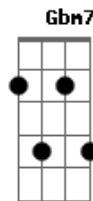

© ukulele-chords.com