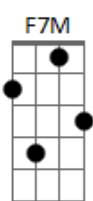

A
Oh honey
Em7
Oh honey
D
It's just a wave
Dm
It's just a wave
Dbm7
And I know
Gbm7
That when it comes
Bm7
I just hold on
E
I just hold on

Solo: A G7M D E E

G
I rose on you like morning light
In shuttered dream we'll sleep at night
E E
It breaks my heart
G
It takes all the love I have to say
I know we're gonna be ok
E E
It breaks my heart
Gbm7 F7M
It breaks my heart

A
Oh honey
Em7
Oh honey
D
It's just a wave
Dm
It's just a wave
Dbm7
And I know
Gbm7
That when it comes
Bm7
I just hold on
E
Until it's gone

Acordes

© ukulele-chords.com

© ukulele-chords.com

© ukulele-chords.com