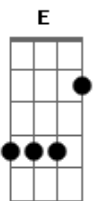

John Mayer - Emoji of a Wave

Tom: E

(com acordes na forma de D)

Capostrate na 2ª casa

Intro: A G7M D E E

A
Oh honey
G7M D
You don't have to try so hard
E E
To hurt me
A
Don't worry
G7M D
I been thinking bout you too
E E
What do we do

G
Your heart is where my head should be
The dissonance is killing me
E E E
It breaks my heart
Gbm7 F7M
It breaks my heart

A
Oh honey
Em7
Oh honey
D
It's just a wave
Dm
It's just a wave
Dbm7
And I know
Gbm7
That when it comes
Bm7
I just hold on
E
I just hold on

A G7M D E E

A
Oh honey
G7M D
I been talking to myself
E E
Just to hear you
A
And you're saying
G7M D
Everything I wish you would
E E

And it's so good

G
It's raining on the mission bell
They're draining out the wishing well
E E E E
It breaks my heart
Gbm7 F7M
It breaks my heart

A
Oh honey
Em7
Oh honey
D
It's just a wave
Dm
It's just a wave
Dbm7
And I know
Gbm7
That when it comes
Bm7
I just hold on
E
I just hold on

Solo: A G7M D E E

G
I rose on you like morning light
In shuttered dream we'll sleep at night
E E E E
It breaks my heart
G
It takes all the love I have to say
I know we're gonna be ok
E E E E
It breaks my heart
Gbm7 F7M
It breaks my heart

A
Oh honey
Em7
Oh honey
D
It's just a wave
Dm
It's just a wave
Dbm7
And I know
Gbm7
That when it comes
Bm7
I just hold on
E
Until it's gone

Acordes

© ukulele-chords.com