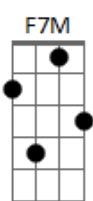

A
Oh honey
Em7
Oh honey
D
It's just a wave
Dm
It's just a wave
Dbm7
And I know
Gbm7
That when it comes
Bm7
I just hold on
E
I just hold on

Solo: A G7M D E E

G
I rose on you like morning light
In shuttered dream we'll sleep at night
E E E E
It breaks my heart
G
It takes all the love I have to say
I know we're gonna be ok
E E E E
It breaks my heart
Gbm7 F7M
It breaks my heart

A
Oh honey
Em7
Oh honey
D
It's just a wave
Dm
It's just a wave
Dbm7
And I know
Gbm7
That when it comes
Bm7
I just hold on
E
Until it's gone

Acordes

© ukulele-chords.com

© ukulele-chords.com

© ukulele-chords.com