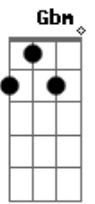

© ukulele-chords.com