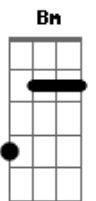

© ukulele-chords.com