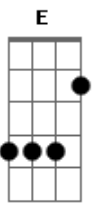

© ukulele-chords.com