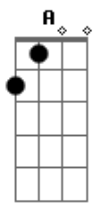

John Mayer - Edge Of Desire

Tom: A

(riffs - main guitar)

(intro/verses) A D Bm E A

(x2)

(x2)

(verse 1 - intro riff)

A
Young and full of running

D
Tell me where's that taking me?

Bm E A
Just a great figure 8 or a tiny infinity

A
Love is really nothing

D
But a dream that keeps waking me

Bm
For all of my trying

E
You still end up dying

A
How can it be?

(chorus) D A
x4 x4

D A
Don't say a word, just come over and lie here with me
D A
'Cause I'm just about to set fire to everything I see
D A
I want you so bad I'll go back on the things I believe
D A
There I just said it, I'm scared you'll forget about me

(verse 2 - same riff of the intro)

A
So young and full of running,

D
all the way to the edge of desire

Bm E
Steady my breathing, silently screaming,

A
"I have to have you now"

A
Wired and I'm tired

D
Think I'll sleep in my clothes on the floor

Bm E
Maybe this mattress will spin on its axis

A
and find me on yours

(chorus - also with riff)

D A
Don't say a word, just come over and lie here with me

D A
'Cause I'm just about to set fire to everything I see

D A
I want you so bad I'll go back on the things I believe

D A
There I just said it, I'm scared you'll forget about me

(solo) A Gbm D E Gbm D A A

(2x)

(2X)

b: bend; r: release; ~: vibrato; : ghost note

(chorus - also with riff)

D A
Don't say a word, just come over and lie here with me

D A
'Cause I'm just about to set fire to everything I see

D A
I want you so bad I'll go back on the things I believe

D A
There I just said it, I'm scared you'll forget about me

(A)

Acordes

© ukulele-chords.com