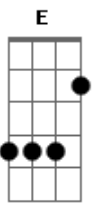

© ukulele-chords.com