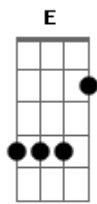

© ukulele-chords.com