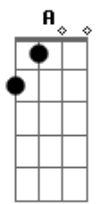

John Mayer - Edge Of Desire

Tom: A

(riffs - main guitar)

(intro/verses) A D Bm E A

(x2)

(x2)

(verse 1 - intro riff)

A
Young and full of running
D
Tell me where's that taking me?
Bm E A
Just a great figure 8 or a tiny infinity
A
Love is really nothing
D
But a dream that keeps waking me
Bm
For all of my trying
E
You still end up dying
A
How can it be?

(chorus) D A x4 x4

D A
Don't say a word, just come over and lie here with me
D A
'Cause I'm just about to set fire to everything I see
D A
I want you so bad I'll go back on the things I believe
D A
There I just said it, I'm scared you'll forget about me

(verse 2 - same riff of the intro)

A
So young and full of running,
D
all the way to the edge of desire
Bm E
Steady my breathing, silently screaming,
A
"I have to have you now"
A
Wired and I'm tired
D
Think I'll sleep in my clothes on the floor
Bm E
Maybe this mattress will spin on its axis
A
and find me on yours

(chorus - also with riff)
D A
Don't say a word, just come over and lie here with me
D A
'Cause I'm just about to set fire to everything I see
D A
I want you so bad I'll go back on the things I believe
D A
There I just said it, I'm scared you'll forget about me

(solo) A Gbm D E Gbm D A A

(2x)

(2X)

b: bend; r: release; ~: vibrato; : ghost note

(chorus - also with riff)
D A
Don't say a word, just come over and lie here with me
D A
'Cause I'm just about to set fire to everything I see
D A
I want you so bad I'll go back on the things I believe
D A
There I just said it, I'm scared you'll forget about me

(A)

Acordes

© ukulele-chords.com