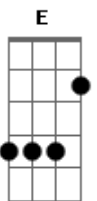

© ukulele-chords.com