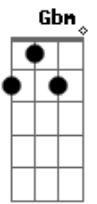

© ukulele-chords.com