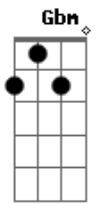

© ukulele-chords.com