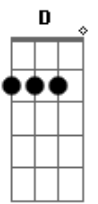

© ukulele-chords.com