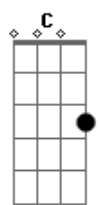

© ukulele-chords.com