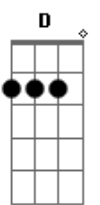

© ukulele-chords.com