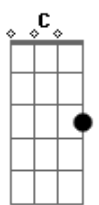

© ukulele-chords.com