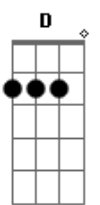

© ukulele-chords.com