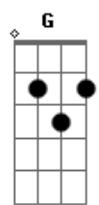

© ukulele-chords.com