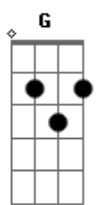

© ukulele-chords.com