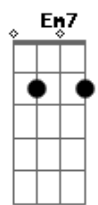

© ukulele-chords.com