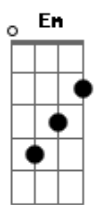

© ukulele-chords.com