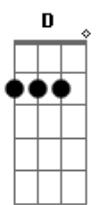

© ukulele-chords.com