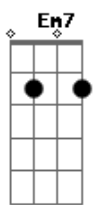

© ukulele-chords.com