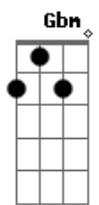

© ukulele-chords.com