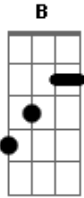

John Mayer - Do You Know Me

Tom: D

Form a **D** on the 9th fret and use your pinky to reach the 12th fret of the **B** string

```
E|-----9-----|
B|-----10-----12--10--12--|
G|-----9-----9-----9-----9-----|
D|---0-----0-----|
A|-----|
E|-----| x4
```

Verse:

"It's just the strangest thing..."

```
E|-----|
B|---7h8--7---|
G|-----7---9-----7---|
D|-----9-----|
A|-----|
E|-----|
```

"I've seen your face somewhere.

```
E|-----|
B|---7h8--7---|
G|-----7---9-----|
D|-----9---7---|
A|-----|
E|-----|
```

Little riff in between

```
E|-----|
B|-----|
G|---7-h9p7-5--4/2p0---0--2-----|
D|-----04-----|
A|-----|
E|-----| X2
```

Chorus x2

Intro: x 4

Verse x 2

Intro: x 2

Verse x 2

Intro: x 2

Chorus x 4

Outro x4 is basically the intro again. It's a little different but it's not really worth trouble.

Acordes

© ukulele-chords.com

© ukulele-chords.com