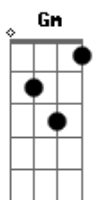

© ukulele-chords.com