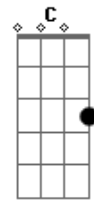

© ukulele-chords.com