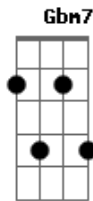

© ukulele-chords.com