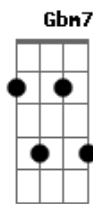

© ukulele-chords.com