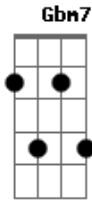

© ukulele-chords.com