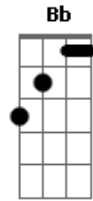

© ukulele-chords.com