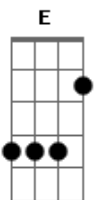

John Mayer - Carry me Away

Tom: A
Intro:

[Primeira Parte]

E B
I'm such a bore, I'm such a bummer
E B A B A
There must be more behind the summer
E B
I want someone to make some trouble
E Dbm
Been way too safe inside my bubble, oh
E A
Take me out and keep me up all night
Dbm E A
Let me live on the wilder side of the light

[Refrão]

B A
Carry me away
A A
Carry me away
A A
Carry me away
A E
Carry me away
A A
Carry me away
A Dbm
Carry me away

(E B E B E Dbm B E E B)

[Segunda Parte]

A A
You carnivore, you loose cannon
A E E
Can I have some more? I can't understand it
E E
You fast car, you foolish spender
E A
You know you are, and I surrender
A A
So come on over and wake me up
A A E
Put some of your tequila in my coffee cup
A A
You know I need you, and that's for sure
A E
You're just the kind of crazy I've been lookin' for

[Refrão]

E
Carry me away
E
Carry me away
A
Carry me away
A A
(Where the Sun hits my face all different)
E
Carry me away
E
Carry me away
Dbm B F7 E E
Carry me away

Acordes

© ukulele-chords.com

© ukulele-chords.com