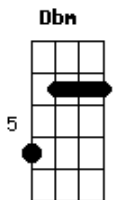

© ukulele-chords.com

© ukulele-chords.com