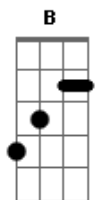

John Mayer - Carry me Away

Tom: A
Intro:

[Primeira Parte]

E B
I'm such a bore, I'm such a bummer
E B A B A
There must be more behind the summer
E B
I want someone to make some trouble
E Dbm
Been way too safe inside my bubble, oh
E A
Take me out and keep me up all night
Dbm E A
Let me live on the wilder side of the light

[Refrão]

B A
Carry me away
A A
Carry me away
A A
Carry me away
A E
Carry me away
A A
Carry me away
A Dbm
Carry me away

(E B E B E Dbm B E E B)

[Segunda Parte]

A A
You carnivore, you loose cannon
A E E
Can I have some more? I can't understand it
E E
You fast car, you foolish spender
E A
You know you are, and I surrender
A A
So come on over and wake me up
A A E
Put some of your tequila in my coffee cup
A A
You know I need you, and that's for sure
A E
You're just the kind of crazy I've been lookin' for

[Refrão]

E
Carry me away
E
Carry me away
A
Carry me away
A A
(Where the Sun hits my face all different)
E
Carry me away
E
Carry me away
Dbm B F7 E E
Carry me away

Acordes

© ukulele-chords.com

© ukulele-chords.com