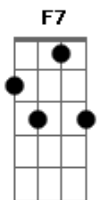

© ukulele-chords.com