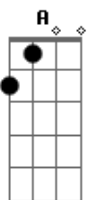

[Refrão]

E
Carry me away
E
Carry me away
A
Carry me away
A A
(Where the Sun hits my face all different)
E
Carry me away
E
Carry me away
Dbm B F7 E E
Carry me away

Acordes

© ukulele-chords.com

© ukulele-chords.com