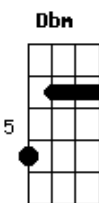

© ukulele-chords.com