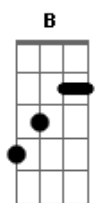

# John Mayer - Carry me Away

Tom: A  
Intro:

[Primeira Parte]

E B  
I'm such a bore, I'm such a bummer  
E B A B A  
There must be more behind the summer  
E B  
I want someone to make some trouble  
E Dbm  
Been way too safe inside my bubble, oh  
E7M A  
Take me out and keep me up all night  
Dbm E7M A  
Let me live on the wilder side of the light

[Refrão]

B A  
Carry me away  
A A  
Carry me away  
A A  
Carry me away  
A E  
Carry me away  
A A  
Carry me away  
A Dbm7  
Carry me away

( E B E B E Dbm7 B E E B )

[Segunda Parte]

A A  
You carnivore, you loose cannon  
A E E  
Can I have some more? I can't understand it  
E E  
You fast car, you foolish spender  
E A  
You know you are, and I surrender  
A A  
So come on over and wake me up  
A E  
Put some of your tequila in my coffee cup  
A A  
You know I need you, and that's for sure  
A E  
You're just the kind of crazy I've been lookin' for

[Refrão]

E  
Carry me away  
E  
Carry me away  
A  
Carry me away  
A A  
(Where the Sun hits my face all different)  
E  
Carry me away  
E  
Carry me away  
Dbm7 B F7 E E  
Carry me away