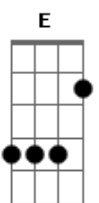

John Mayer - Carry me Away

Tom: A
Intro:

[Primeira Parte]

E B
I'm such a bore, I'm such a bummer
E B A B A
There must be more behind the summer
E B
I want someone to make some trouble
E Dbm
Been way too safe inside my bubble, oh
E7M A
Take me out and keep me up all night
Dbm E7M A
Let me live on the wilder side of the light

[Refrão]

B A
Carry me away
A A
Carry me away
A A
Carry me away
A E
Carry me away
A A
Carry me away
A Dbm7
Carry me away

(E B E B E Dbm7 B E E B)

[Segunda Parte]

A A
You carnivore, you loose cannon
A E E
Can I have some more? I can't understand it
E E
You fast car, you foolish spender
E A
You know you are, and I surrender
A A
So come on over and wake me up
A E
Put some of your tequila in my coffee cup
A A
You know I need you, and that's for sure
A E
You're just the kind of crazy I've been lookin' for

[Refrão]

E
Carry me away
E
Carry me away
A
Carry me away
A A
(Where the Sun hits my face all different)
E
Carry me away
E
Carry me away
Dbm7 B F7 E E
Carry me away

Acordes

© ukulele-chords.com

© ukulele-chords.com