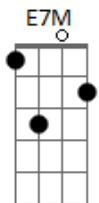

John Mayer - Carry me Away

Tom: A
Intro:

[Primeira Parte]

E B
I'm such a bore, I'm such a bummer
E B A B A
There must be more behind the summer
E B
I want someone to make some trouble
E Dbm
Been way too safe inside my bubble, oh
E7M A
Take me out and keep me up all night
Dbm E7M A
Let me live on the wilder side of the light

[Refrão]

B A
Carry me away
A A
Carry me away
A A
Carry me away
A E
Carry me away
A A
Carry me away
A Dbm7
Carry me away

(E B E B E Dbm7 B E E B)

[Segunda Parte]

A A
You carnivore, you loose cannon
A E E
Can I have some more? I can't understand it
E E
You fast car, you foolish spender
E A
You know you are, and I surrender
A A
So come on over and wake me up
A E
Put some of your tequila in my coffee cup
A A
You know I need you, and that's for sure
A E
You're just the kind of crazy I've been lookin' for

[Refrão]

E
Carry me away
E
Carry me away
A
Carry me away
A A
(Where the Sun hits my face all different)
E
Carry me away
E
Carry me away
Dbm7 B F7 E E
Carry me away

Acordes

© ukulele-chords.com

© ukulele-chords.com