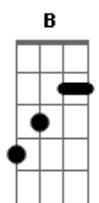

John Mayer - Carry me Away

Tom: A
Intro:

[Primeira Parte]

E B
I'm such a bore, I'm such a bummer
E B A B A
There must be more behind the summer
E B
I want someone to make some trouble
E Dbm
Been way too safe inside my bubble, oh
E7M A
Take me out and keep me up all night
Dbm E7M A
Let me live on the wilder side of the light

[Refrão]

B A
Carry me away
A A
Carry me away
A A
Carry me away
A E
Carry me away
A A
Carry me away
A Dbm7
Carry me away

(E B E B E Dbm7 B E E B)

[Segunda Parte]

A A
You carnivore, you loose cannon
A E E
Can I have some more? I can't understand it
E E
You fast car, you foolish spender
E A
You know you are, and I surrender
A A
So come on over and wake me up
A E
Put some of your tequila in my coffee cup
A A
You know I need you, and that's for sure
A E
You're just the kind of crazy I've been lookin' for

[Refrão]

E
Carry me away
E
Carry me away
A
Carry me away
A A
(Where the Sun hits my face all different)
E
Carry me away
E
Carry me away
Dbm7 B F7 E E
Carry me away

Acordes

© ukulele-chords.com

© ukulele-chords.com