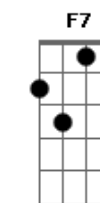

© ukulele-chords.com