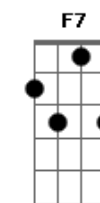

© ukulele-chords.com