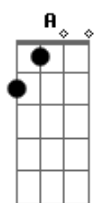

John Mayer - Carry me Away

Tom: A
Intro:

[Primeira Parte]

E B
I'm such a bore, I'm such a bummer
E B A B A
There must be more behind the summer
E B
I want someone to make some trouble
E Dbm
Been way too safe inside my bubble, oh
E7M A
Take me out and keep me up all night
Dbm E7M A
Let me live on the wilder side of the light

[Refrão]

B A
Carry me away
A A
Carry me away
A A
Carry me away
A E
Carry me away
A A
Carry me away
A Dbm7
Carry me away

(E B E B E Dbm7 B E E B)

[Segunda Parte]

A A
You carnivore, you loose cannon
A E E
Can I have some more? I can't understand it
E E
You fast car, you foolish spender
E A
You know you are, and I surrender
A A
So come on over and wake me up
A E
Put some of your tequila in my coffee cup
A A
You know I need you, and that's for sure
A E
You're just the kind of crazy I've been lookin' for

[Refrão]

E
Carry me away
E
Carry me away
A
Carry me away
A A
(Where the Sun hits my face all different)
E
Carry me away
E
Carry me away
Dbm7 B F7 E E
Carry me away

Acordes

© ukulele-chords.com

© ukulele-chords.com

© ukulele-chords.com

© ukulele-chords.com

© ukulele-chords.com

© ukulele-chords.com

© ukulele-chords.com