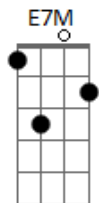

John Mayer - Carry me Away

Tom: A
Intro:

[Primeira Parte]

E B
I'm such a bore, I'm such a bummer
E B A B A
There must be more behind the summer
E B
I want someone to make some trouble
E Dbm
Been way too safe inside my bubble, oh
E7M A
Take me out and keep me up all night
Dbm E7M A
Let me live on the wilder side of the light

[Refrão]

B A
Carry me away
A A
Carry me away
A A
Carry me away
A E
Carry me away
A A
Carry me away
A Dbm7
Carry me away

(E B E B E Dbm7 B E E B)

[Segunda Parte]

A A
You carnivore, you loose cannon
A E E
Can I have some more? I can't understand it
E E
You fast car, you foolish spender
E A
You know you are, and I surrender
A A
So come on over and wake me up
A E
Put some of your tequila in my coffee cup
A A
You know I need you, and that's for sure
A E
You're just the kind of crazy I've been lookin' for

[Refrão]

E
Carry me away
E
Carry me away
A
Carry me away
A A
(Where the Sun hits my face all different)
E
Carry me away
E
Carry me away
Dbm7 B F7 E E
Carry me away

Acordes

© ukulele-chords.com

© ukulele-chords.com