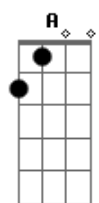

John Mayer - Carry me Away

Tom: A
Intro:

[Primeira Parte]

E B
I'm such a bore, I'm such a bummer
E B A B A
There must be more behind the summer
E B
I want someone to make some trouble
E Dbm
Been way too safe inside my bubble, oh
E7M A
Take me out and keep me up all night
Dbm E7M A
Let me live on the wilder side of the light

[Refrão]

B A
Carry me away
A A
Carry me away
A A
Carry me away
A E
Carry me away
A A
Carry me away
A Dbm7
Carry me away

(E B E B E Dbm7 B E E B)

[Segunda Parte]

A A
You carnivore, you loose cannon
A E E
Can I have some more? I can't understand it
E E
You fast car, you foolish spender
E A
You know you are, and I surrender
A A
So come on over and wake me up
A E
Put some of your tequila in my coffee cup
A A
You know I need you, and that's for sure
A E
You're just the kind of crazy I've been lookin' for

[Refrão]

E
Carry me away
E
Carry me away
A
Carry me away
A A
(Where the Sun hits my face all different)
E
Carry me away
E
Carry me away
Dbm7 B F7 E E
Carry me away

Acordes

© ukulele-chords.com

© ukulele-chords.com

© ukulele-chords.com

© ukulele-chords.com

© ukulele-chords.com

© ukulele-chords.com

© ukulele-chords.com