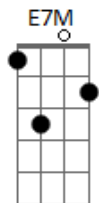

# John Mayer - Carry me Away

Tom: A  
Intro:

[Primeira Parte]

E B  
I'm such a bore, I'm such a bummer  
E B A B A  
There must be more behind the summer  
E B  
I want someone to make some trouble  
E Dbm  
Been way too safe inside my bubble, oh  
E7M A  
Take me out and keep me up all night  
Dbm E7M A  
Let me live on the wilder side of the light

[Refrão]

B A  
Carry me away  
A A  
Carry me away  
A A  
Carry me away  
A E  
Carry me away  
A A  
Carry me away  
A Dbm7  
Carry me away

( E B E B E Dbm7 B E E B )

[Segunda Parte]

A A  
You carnivore, you loose cannon  
A E E  
Can I have some more? I can't understand it  
E E  
You fast car, you foolish spender  
E A  
You know you are, and I surrender  
A A  
So come on over and wake me up  
A E  
Put some of your tequila in my coffee cup  
A A  
You know I need you, and that's for sure  
A E  
You're just the kind of crazy I've been lookin' for

[Refrão]

E  
Carry me away  
E  
Carry me away  
A  
Carry me away  
A A  
(Where the Sun hits my face all different)  
E  
Carry me away  
E  
Carry me away  
Dbm7 B F7 E E  
Carry me away