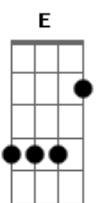

# John Mayer - Carry me Away

Tom: A  
Intro:

[Primeira Parte]

E B  
I'm such a bore, I'm such a bummer  
E B A B A  
There must be more behind the summer  
E B  
I want someone to make some trouble  
E Dbm  
Been way too safe inside my bubble, oh  
E7M A  
Take me out and keep me up all night  
Dbm E7M A  
Let me live on the wilder side of the light

[Refrão]

B A  
Carry me away  
A A  
Carry me away  
A A  
Carry me away  
A E  
Carry me away  
A A  
Carry me away  
A Dbm7  
Carry me away

( E B E B E Dbm7 B E E B )

[Segunda Parte]

A A  
You carnivore, you loose cannon  
A E E  
Can I have some more? I can't understand it  
E E  
You fast car, you foolish spender  
E A  
You know you are, and I surrender  
A A  
So come on over and wake me up  
A E  
Put some of your tequila in my coffee cup  
A A  
You know I need you, and that's for sure  
A E  
You're just the kind of crazy I've been lookin' for

[Refrão]

E  
Carry me away  
E  
Carry me away  
A  
Carry me away  
A A  
(Where the Sun hits my face all different)  
E  
Carry me away  
E  
Carry me away  
Dbm7 B F7 E E  
Carry me away