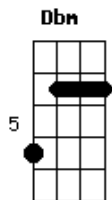

John Mayer - Carry Me Away

Tom: E
Intro:

[Primeira Parte]

E
I'm such a bore, I'm such a bummer
There must be more behind the summer
A
I want someone to make some trouble
Dbm
Been way too safe inside my bubble, oh
B A
Take me out and keep me up all night
Dbm
Let me live
B A
On the wilder side of the light

[Refrão]

A
Carry me away
Carry me away
E
Carry me away
A
Carry me away
Carry me away
A Dbm B A

Carry me away

(Dbm B A)

[Segunda Parte]

A
You carnivore, you loose cannon
E
Can I have some more? I can't understand it
You fast car, you foolish spender
A
You know you are, and I surrender
So come on over and wake me up
A E
Put some of your tequila in my coffee cup
You know I need ya, and that's for sure
E A
You're just the kind of crazy I've been lookin' for

[Refrão]

A
Carry me away
Carry me away
E
Carry me away
(where the Sun hits my face all different)
A
Carry me away
Carry me away
Dbm
Carry me away
(B Gb A E)

Acordes

© ukulele-chords.com

© ukulele-chords.com