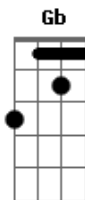

© ukulele-chords.com