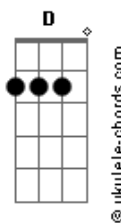

John Mayer - Born and Raised (Reprise)

Tom: G

Intro:

Verse: (Lyrics start slightly before the guitar. Start on "AND" of "Born and Raised...")
 (The -0--2- part is in sync with "locks of")
 (Strumming starts on "brown")

Born and raised...
 Locks of

C D G
 brown, streaks of grey

C D Em
 I was brought up in brighter days It's good to

C D G

Acordes

say Now I'm born and raised

Play intro once between each verse
 Each verse has the exact same structure
 Chord structure of verse is played during the harmonica part

Born and raised
 In half the time I'll be twice my age
 Better learn how to turn the page
 'Cause time is strange
 When you're born and raised

Born and raised
 Locks of brown and streaks of gray
 I was brought up in brighter days
 It's nice to say