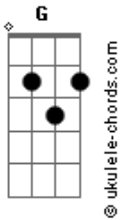

John Mayer - Born and Raised (Reprise)

Tom: G

Intro:

Verse: (Lyrics start slightly before the guitar. Start on "AND" of "Born and Raised...")
 (The -0--2- part is in sync with "locks of")
 (Strumming starts on "brown")

Born and raised...
 Locks of

C D G
 brown, streaks of grey

C D Em
 I was brought up in brighter days It's good to

C D G

Acordes

say Now I'm born and raised

Play intro once between each verse
 Each verse has the exact same structure
 Chord structure of verse is played during the harmonica part

Born and raised
 In half the time I'll be twice my age
 Better learn how to turn the page
 'Cause time is strange
 When you're born and raised

Born and raised
 Locks of brown and streaks of gray
 I was brought up in brighter days
 It's nice to say