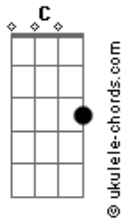

John Mayer - Born and Raised (Reprise)

Tom: G

Intro:

Verse: (Lyrics start slightly before the guitar. Start on "AND" of "Born and Raised...")
 (The -0--2- part is in sync with "locks of")
 (Strumming starts on "brown")

Born and raised...
 Locks of

C D G
 brown, streaks of grey

C D Em
 I was brought up in brighter days It's good to

C D G

Acordes

say Now I'm born and raised

Play intro once between each verse
 Each verse has the exact same structure
 Chord structure of verse is played during the harmonica part

Born and raised
 In half the time I'll be twice my age
 Better learn how to turn the page
 'Cause time is strange
 When you're born and raised

Born and raised
 Locks of brown and streaks of gray
 I was brought up in brighter days
 It's nice to say