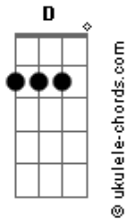

John Mayer - Born and Raised (Reprise)

Tom: G

Intro:

Verse: (Lyrics start slightly before the guitar. Start on "AND" of "Born and Raised...")
 (The -0--2- part is in sync with "locks of")
 (Strumming starts on "brown")

Born and raised...
 Locks of

C D G
 brown, streaks of grey

C D Em
 I was brought up in brighter days It's good to

C D G

Acordes

say Now I'm born and raised

Play intro once between each verse
 Each verse has the exact same structure
 Chord structure of verse is played during the harmonica part

Born and raised
 In half the time I'll be twice my age
 Better learn how to turn the page
 'Cause time is strange
 When you're born and raised

Born and raised
 Locks of brown and streaks of gray
 I was brought up in brighter days
 It's nice to say