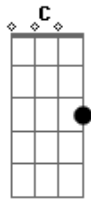

# John Mayer - Born and Raised (Reprise)

Tom: G

Intro:

Verse: (Lyrics start slightly before the guitar. Start on "AND" of "Born and Raised...")  
 (The -0--2- part is in sync with "locks of")  
 (Strumming starts on "brown")

Born and raised...  
 Locks of

C D G  
 brown, streaks of grey

C D Em  
 I was brought up in brighter days It's good to

C D G

## Acordes

© ukulele-chords.com

© ukulele-chords.com

© ukulele-chords.com

© ukulele-chords.com

say Now I'm born and raised

Play intro once between each verse  
 Each verse has the exact same structure  
 Chord structure of verse is played during the harmonica part

Born and raised  
 In half the time I'll be twice my age  
 Better learn how to turn the page  
 'Cause time is strange  
 When you're born and raised

Born and raised  
 Locks of brown and streaks of gray  
 I was brought up in brighter days  
 It's nice to say