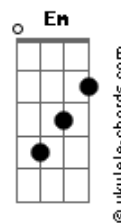

John Mayer - Born and Raised (Reprise)

Tom: G

Intro:

Verse: (Lyrics start slightly before the guitar. Start on "AND" of "Born and Raised...")
 (The -0--2- part is in sync with "locks of")
 (Strumming starts on "brown")

Born and raised...
 Locks of

C D G
 brown, streaks of grey

C D Em
 I was brought up in brighter days It's good to

C D G

Acordes

say Now I'm born and raised

Play intro once between each verse
 Each verse has the exact same structure
 Chord structure of verse is played during the harmonica part

Born and raised
 In half the time I'll be twice my age
 Better learn how to turn the page
 'Cause time is strange
 When you're born and raised

Born and raised
 Locks of brown and streaks of gray
 I was brought up in brighter days
 It's nice to say