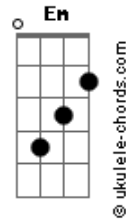

John Mayer - Born and Raised (Reprise)

Tom: G

Intro:

Verse: (Lyrics start slightly before the guitar. Start on "AND" of "Born and Raised...")
 (The -0--2- part is in sync with "locks of")
 (Strumming starts on "brown")

Born and raised...
 Locks of

C D G
 brown, streaks of grey

C D Em
 I was brought up in brighter days It's good to

C D G

Acordes

say Now I'm born and raised

Play intro once between each verse
 Each verse has the exact same structure
 Chord structure of verse is played during the harmonica part

Born and raised
 In half the time I'll be twice my age
 Better learn how to turn the page
 'Cause time is strange
 When you're born and raised

Born and raised
 Locks of brown and streaks of gray
 I was brought up in brighter days
 It's nice to say