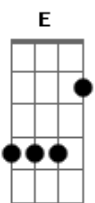

© ukulele-chords.com