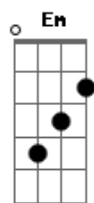

© ukulele-chords.com