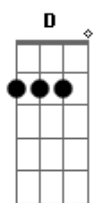

© ukulele-chords.com