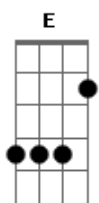

© ukulele-chords.com