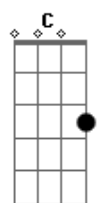

© ukulele-chords.com