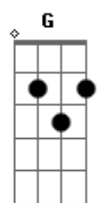

© ukulele-chords.com