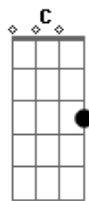

© ukulele-chords.com