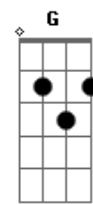

© ukulele-chords.com