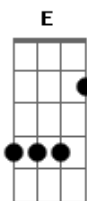

© ukulele-chords.com