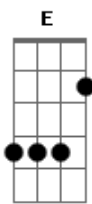

John Mayer - Back To You

Tom: A
Intro: A Gbm Bm E Gbm

A
Back to you
Gbm
It always comes around
Back to you
Bm7
I tried to forget you
E
I tried to stay away
Gbm
But it's too late
A
Over you
Gbm
I'm never over
Over you
Bm7
Something about you
E
It's just the way you move
Gbm
The way you move me
E
Yeah
Gbm D E
I'm so good at forgetting
Gbm D E
And I quit every game I play
Gbm Dbm D
But forgive me, love
Bm E
I can't turn or walk away

A
Back to you
Gbm
It always come around
Back to you
Bm7
I walk with your shadow
E

I'm sleeping in my bed
Gbm
With your silhouette
E
Yeah
Gbm D E
Should have smiled on that picture
Gbm D E
If that's the last that I'll see of you
Gbm Dbm D
It's the least that you
Bm E
Could not do
Adlib: F-C-G
E A D
Leave the light on
E A D
I'll never give up on you
E A D
Leave the light on
Bm7
For me too
Dbm7
For me too
C
For me too
D
Yeah

Instrumental: A Gbm Bm E Gbm

Solo:
Parte final:

A
Back to me
Gbm
I know that it comes
Back to me
Bm7
Doesn't it scare you
E
Your will is not as strong
Gbm
As it used to be
Riff Final:

Acordes

© ukulele-chords.com

© ukulele-chords.com

© ukulele-chords.com

© ukulele-chords.com

© ukulele-chords.com

© ukulele-chords.com

© ukulele-chords.com

© ukulele-chords.com

© ukulele-chords.com

© ukulele-chords.com