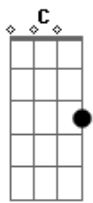

© ukulele-chords.com