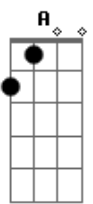

John Mayer - Back To You

Tom: A
Intro: A Gbm Bm E Gbm

A
Back to you
Gbm
It always comes around
Back to you
Bm7
I tried to forget you
E
I tried to stay away
Gbm
But it's too late
A
Over you
Gbm
I'm never over
Over you
Bm7
Something about you
E
It's just the way you move
Gbm
The way you move me
E
Yeah
Gbm D E
I'm so good at forgetting
Gbm D E
And I quit every game I play
Gbm Dbm D
But forgive me, love
Bm E
I can't turn or walk away

A
Back to you
Gbm
It always come around
Back to you
Bm7
I walk with your shadow
E

I'm sleeping in my bed
Gbm
With your silhouette
E
Yeah
Gbm D E
Should have smiled on that picture
Gbm D E
If that's the last that I'll see of you
Gbm Dbm D
It's the least that you
Bm E
Could not do
Adlib: F-C-G
E A D
Leave the light on
E A D
I'll never give up on you
E A D
Leave the light on
Bm7
For me too
Dbm7
For me too
C
For me too
D
Yeah

Instrumental: A Gbm Bm E Gbm

Solo:
Parte final:

A
Back to me
Gbm
I know that it comes
Back to me
Bm7
Doesn't it scare you
E
Your will is not as strong
Gbm
As it used to be
Riff Final:

Acordes

© ukulele-chords.com