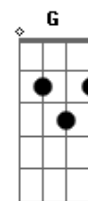

© ukulele-chords.com