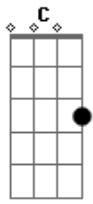

© ukulele-chords.com