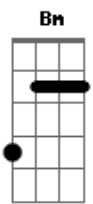

© ukulele-chords.com