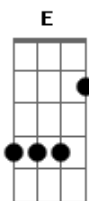

© ukulele-chords.com