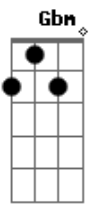

A
Back to you
Gbm
It always come around
Back to you
Bm7
I walk with your shadow
E

I'm sleeping in my bed
Gbm
With your silhouette
E
Yeah
Gbm D E
Should have smiled on that picture
Gbm D E
If that's the last that I'll see of you
Gbm Dbm D
It's the least that you
Bm E
Could not do
Adlib: F-C-G
E A D
Leave the light on
E A D
I'll never give up on you
E A D
Leave the light on
Bm7
For me too
Dbm7
For me too
C
For me too
D
Yeah

Instrumental: A Gbm Bm E Gbm

Solo:
Parte final:

A
Back to me
Gbm
I know that it comes
Back to me
Bm7
Doesn't it scare you
E
Your will is not as strong
Gbm
As it used to be
Riff Final:

Acordes

© ukulele-chords.com