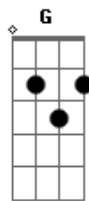

John Mayer - Assassin

Tom: D

I work in the dead of night, when the roads are quiet,
And no one is around to track my moves
Racing the yellow lights to find the gate is open,
She's waiting in the room. I just step on through
OHHHHHHH You get in, you get done and then you get gone
You never leave a trace, or show your face, you get gone
Should've turned around and left before the sun came up again
But the sun came up again
Enter the morning light to find the day is burning
the curtains and the wine in a little white room
Though I'm not alone, her head is heavy on me
She's sleeping like a child
What could I do

OHHHHHHH You get in, you get done and then you get gone
You never leave a trace, or show your face, you get gone
Should've turned around and left before the sun came up again
But the sun came up again

I was a killer, was the best they'd ever seen
I'd steal your heart before you ever heard a thing
I'm an assassin and I had a job to do
Little did I know that girl was an assassin too
Suddenly I'm in over my head
and I can hardly breathe
Suddenly I'm floating over
her bed and I feel everything
Suddenly I know exactly what I did,
but I can not move a thing
And suddenly I know exactly what I've done
And what it's gonna mean to me, mean to me
I'm gone

Solo: Em Bm A
Em Bm A
Em Bm A G A

I was a killer, was the best they'd ever seen
I'd steal your heart before you ever heard a thing
I'm an assassin and I had a job to do
Little did I know that girl was an assassin too

Acordes

© ukulele-chords.com

© ukulele-chords.com

© ukulele-chords.com

© ukulele-chords.com

© ukulele-chords.com