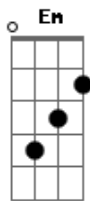

© ukulele-chords.com

© ukulele-chords.com