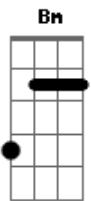

© ukulele-chords.com