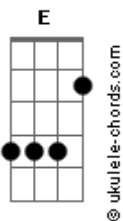

John Mayer - Another Kind Of Green

tom:

Intro: Abm Gb B A2 E
Abm Gb B A2 E

[Primeira Parte]

Abm Gb
Sarah's friend, she lost her mind
B E
She left him and made it look sexy, now
Abm Gb
I fear you won't be far behind
B E
Thinking I'll be the next to leave, but

[Pré-Refrão]

Dbm Abm Gb
I know I might be anxious
Dbm E
But I'm still not crazy

[Refrão]

Abm Gb E A2
And I don't need another kind of green to know
E
I'm on the right side, with you

(Abm Gb B A2 E)
(Abm Gb B A2 E)

[Segunda Parte]

Abm Gb
I used to be the one you saw
B E
When crying along to sad songs
Abm Gb
But then we go and we hit the wall
B E
When nothing has changed, and nothing's wrong

[Pré-Refrão]

Dbm Abm Gb
You're not the perfect hand
Dbm E
But I don't hit on nineteen

[Refrão]

Abm Gb E A2
And I don't need another kind of green to know
E
I'm on the right side, with you
A2 E

Acordes

I'm on the right side, with you

(Abm Gb B A2 E)
(Abm Gb B A2 E)
(Abm Gb B A2 E)
(Abm Gb B A2 E)
(E A E A)