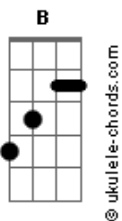

John Mayer - Another Kind Of Green

tom:

Intro: Abm Gb B A2 E
Abm Gb B A2 E

[Primeira Parte]

Abm Gb
Sarah's friend, she lost her mind
B E
She left him and made it look sexy, now
Abm Gb
I fear you won't be far behind
B E
Thinking I'll be the next to leave, but

[Pré-Refrão]

Dbm Abm Gb
I know I might be anxious
Dbm E
But I'm still not crazy

[Refrão]

Abm Gb E A2
And I don't need another kind of green to know
E
I'm on the right side, with you

(Abm Gb B A2 E)
(Abm Gb B A2 E)

[Segunda Parte]

Abm Gb
I used to be the one you saw
B E
When crying along to sad songs
Abm Gb
But then we go and we hit the wall
B E
When nothing has changed, and nothing's wrong

[Pré-Refrão]

Dbm Abm Gb
You're not the perfect hand
Dbm E
But I don't hit on nineteen

[Refrão]

Abm Gb E A2
And I don't need another kind of green to know
E
I'm on the right side, with you
A2 E

Acordes

I'm on the right side, with you

(Abm Gb B A2 E)
(Abm Gb B A2 E)
(Abm Gb B A2 E)
(Abm Gb B A2 E)
(E A E A)

[Ponte]

E
So, go and drift away from me
A
Adopt some new philosophy
E A
That doesn't hold the two of us in mind
E
Move into someone else's place
A E
Stare into some other's eyes
A E
But, slowly, only come to realize

[Refrão]

Abm Gb E
That you didn't need another kind of green to know
A2 E
I'm on the right side
A2 E
Sure I'm on the right side
A2 E Abm
I'm on the right side, with you
(Gb B A2 E)

A2 E
Always on the right side

[Final]

Abm Gb E A2 E
You don't need to lose, to know that you had it good
Abm Gb E A2 E
You don't need to lose it, to know that you had it good
E
No, no
Abm Gb E A2 E
You don't need to lose it, to know that you had it
Abm Gb E A2 E
Know that you had it, know that you had it
Abm Gb E A2 E
Don't need to lose it, to know that you had it good

[Solo Final] Abm Gb B A2 E
Abm Gb B A2 E
Abm Gb B A2 E
Abm Gb B A2 E
B