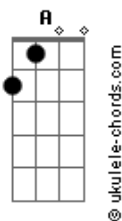

[Pré-Refrão]

Dbm Abm Gb
I know I might be anxious
Dbm E
But I'm still not crazy

[Refrão]

Abm Gb E A2
And I don't need another kind of green to know
E
I'm on the right side, with you

(Abm Gb B A2 E)
(Abm Gb B A2 E)

[Segunda Parte]

Abm Gb
I used to be the one you saw
B E
When crying along to sad songs
Abm Gb
But then we go and we hit the wall
B E
When nothing has changed, and nothing's wrong

[Pré-Refrão]

Dbm Abm Gb
You're not the perfect hand
Dbm E
But I don't hit on nineteen

[Refrão]

Abm Gb E A2
And I don't need another kind of green to know
E
I'm on the right side, with you
A2 E

Acordes

I'm on the right side, with you

(Abm Gb B A2 E)
(Abm Gb B A2 E)
(Abm Gb B A2 E)
(Abm Gb B A2 E)
(E A E A)