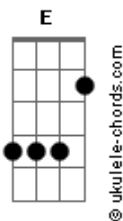

John Mayer - Another Kind Of Green

tom:

Intro: Abm Gb B A2 E
Abm Gb B A2 E

[Primeira Parte]

Abm Gb
Sarah's friend, she lost her mind
B E
She left him and made it look sexy, now
Abm Gb
I fear you won't be far behind
B E
Thinking I'll be the next to leave, but

[Pré-Refrão]

Dbm Abm Gb
I know I might be anxious
Dbm E
But I'm still not crazy

[Refrão]

Abm Gb E A2
And I don't need another kind of green to know
E
I'm on the right side, with you

(Abm Gb B A2 E)
(Abm Gb B A2 E)

[Segunda Parte]

Abm Gb
I used to be the one you saw
B E
When crying along to sad songs
Abm Gb
But then we go and we hit the wall
B E
When nothing has changed, and nothing's wrong

[Pré-Refrão]

Dbm Abm Gb
You're not the perfect hand
Dbm E
But I don't hit on nineteen

[Refrão]

Abm Gb E A2
And I don't need another kind of green to know
E
I'm on the right side, with you
A2 E

Acordes

I'm on the right side, with you

(Abm Gb B A2 E)
(Abm Gb B A2 E)
(Abm Gb B A2 E)
(Abm Gb B A2 E)
(E A E A)

[Ponte]

E
So, go and drift away from me
A
Adopt some new philosophy
E A
That doesn't hold the two of us in mind
E
Move into someone else's place
A E
Stare into some other's eyes
A E
But, slowly, only come to realize

[Refrão]

Abm Gb E
That you didn't need another kind of green to know
A2 E
I'm on the right side
A2 E
Sure I'm on the right side
A2 E Abm
I'm on the right side, with you
(Gb B A2 E)

A2 E
Always on the right side

[Final]

Abm Gb E A2 E
You don't need to lose, to know that you had it good
Abm Gb E A2 E
You don't need to lose it, to know that you had it good
E
No, no
Abm Gb E A2 E
You don't need to lose it, to know that you had it
Abm Gb E A2 E
Know that you had it, know that you had it
Abm Gb E A2 E
Don't need to lose it, to know that you had it good

[Solo Final] Abm Gb B A2 E
Abm Gb B A2 E
Abm Gb B A2 E
Abm Gb B A2 E
B