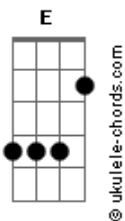

John Mayer - Another Kind Of Green

tom:

Intro: Abm Gb B A2 E
Abm Gb B A2 E

[Primeira Parte]

Abm Gb
Sarah's friend, she lost her mind
B E
She left him and made it look sexy, now
Abm Gb
I fear you won't be far behind
B E
Thinking I'll be the next to leave, but

[Pré-Refrão]

Dbm Abm Gb
I know I might be anxious
Dbm E
But I'm still not crazy

[Refrão]

Abm Gb E A2
And I don't need another kind of green to know
E
I'm on the right side, with you

(Abm Gb B A2 E)
(Abm Gb B A2 E)

[Segunda Parte]

Abm Gb
I used to be the one you saw
B E
When crying along to sad songs
Abm Gb
But then we go and we hit the wall
B E
When nothing has changed, and nothing's wrong

[Pré-Refrão]

Dbm Abm Gb
You're not the perfect hand
Dbm E
But I don't hit on nineteen

[Refrão]

Abm Gb E A2
And I don't need another kind of green to know
E
I'm on the right side, with you
A2 E

Acordes

I'm on the right side, with you

(Abm Gb B A2 E)
(Abm Gb B A2 E)
(Abm Gb B A2 E)
(Abm Gb B A2 E)
(E A E A)

[Ponte]

E
So, go and drift away from me
A
Adopt some new philosophy
E A
That doesn't hold the two of us in mind
E
Move into someone else's place
A E
Stare into some other's eyes
A E
But, slowly, only come to realize

[Refrão]

Abm Gb E
That you didn't need another kind of green to know
A2 E
I'm on the right side
A2 E
Sure I'm on the right side
A2 E Abm
I'm on the right side, with you
(Gb B A2 E)

A2 E
Always on the right side

[Final]

Abm Gb E A2 E
You don't need to lose, to know that you had it good
Abm Gb E A2 E
You don't need to lose it, to know that you had it good
E
No, no
Abm Gb E A2 E
You don't need to lose it, to know that you had it
Abm Gb E A2 E
Know that you had it, know that you had it
Abm Gb E A2 E
Don't need to lose it, to know that you had it good

[Solo Final] Abm Gb B A2 E
Abm Gb B A2 E
Abm Gb B A2 E
Abm Gb B A2 E
B