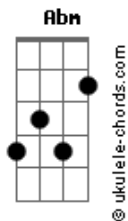

John Mayer - Another Kind Of Green

tom:

Intro: Abm Gb B A2 E
Abm Gb B A2 E

[Primeira Parte]

Abm Gb
Sarah's friend, she lost her mind
B E
She left him and made it look sexy, now
Abm Gb
I fear you won't be far behind
B E
Thinking I'll be the next to leave, but

[Pré-Refrão]

Dbm Abm Gb
I know I might be anxious
Dbm E
But I'm still not crazy

[Refrão]

Abm Gb E A2
And I don't need another kind of green to know
E
I'm on the right side, with you

(Abm Gb B A2 E)
(Abm Gb B A2 E)

[Segunda Parte]

Abm Gb
I used to be the one you saw
B E
When crying along to sad songs
Abm Gb
But then we go and we hit the wall
B E
When nothing has changed, and nothing's wrong

[Pré-Refrão]

Dbm Abm Gb
You're not the perfect hand
Dbm E
But I don't hit on nineteen

[Refrão]

Abm Gb E A2
And I don't need another kind of green to know
E
I'm on the right side, with you
A2 E

Acordes

I'm on the right side, with you

(Abm Gb B A2 E)
(Abm Gb B A2 E)
(Abm Gb B A2 E)
(Abm Gb B A2 E)
(E A E A)

[Ponte]

E
So, go and drift away from me
A
Adopt some new philosophy
E A
That doesn't hold the two of us in mind
E
Move into someone else's place
A E
Stare into some other's eyes
A E
But, slowly, only come to realize

[Refrão]

Abm Gb E
That you didn't need another kind of green to know
A2 E
I'm on the right side
A2 E
Sure I'm on the right side
A2 E Abm
I'm on the right side, with you
(Gb B A2 E)

A2 E
Always on the right side

[Final]

Abm Gb E A2 E
You don't need to lose, to know that you had it good
Abm Gb E A2 E
You don't need to lose it, to know that you had it good
E
No, no
Abm Gb E A2 E
You don't need to lose it, to know that you had it
Abm Gb E A2 E
Know that you had it, know that you had it
Abm Gb E A2 E
Don't need to lose it, to know that you had it good

[Solo Final] Abm Gb B A2 E
Abm Gb B A2 E
Abm Gb B A2 E
Abm Gb B A2 E
B