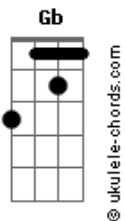

John Mayer - Another Kind Of Green

tom:

Intro: Abm Gb B A2 E
Abm Gb B A2 E

[Primeira Parte]

Abm Gb
Sarah's friend, she lost her mind
B E
She left him and made it look sexy, now
Abm Gb
I fear you won't be far behind
B E
Thinking I'll be the next to leave, but

[Pré-Refrão]

Dbm Abm Gb
I know I might be anxious
Dbm E
But I'm still not crazy

[Refrão]

Abm Gb E A2
And I don't need another kind of green to know
E
I'm on the right side, with you

(Abm Gb B A2 E)
(Abm Gb B A2 E)

[Segunda Parte]

Abm Gb
I used to be the one you saw
B E
When crying along to sad songs
Abm Gb
But then we go and we hit the wall
B E
When nothing has changed, and nothing's wrong

[Pré-Refrão]

Dbm Abm Gb
You're not the perfect hand
Dbm E
But I don't hit on nineteen

[Refrão]

Abm Gb E A2
And I don't need another kind of green to know
E
I'm on the right side, with you
A2 E

Acordes

I'm on the right side, with you

(Abm Gb B A2 E)
(Abm Gb B A2 E)
(Abm Gb B A2 E)
(Abm Gb B A2 E)
(E A E A)

[Ponte]

E
So, go and drift away from me
A
Adopt some new philosophy
E A
That doesn't hold the two of us in mind
E
Move into someone else's place
A E
Stare into some other's eyes
A E
But, slowly, only come to realize

[Refrão]

Abm Gb E
That you didn't need another kind of green to know
A2 E
I'm on the right side
A2 E
Sure I'm on the right side
A2 E Abm
I'm on the right side, with you
(Gb B A2 E)

A2 E
Always on the right side

[Final]

Abm Gb E A2 E
You don't need to lose, to know that you had it good
Abm Gb E A2 E
You don't need to lose it, to know that you had it good
E
No, no
Abm Gb E A2 E
You don't need to lose it, to know that you had it
Abm Gb E A2 E
Know that you had it, know that you had it
Abm Gb E A2 E
Don't need to lose it, to know that you had it good

[Solo Final] Abm Gb B A2 E
Abm Gb B A2 E
Abm Gb B A2 E
Abm Gb B A2 E
B