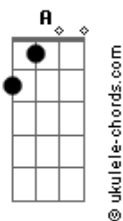

John Mayer - Another Kind Of Green

tom:

Intro: Abm Gb B A2 E
Abm Gb B A2 E

[Primeira Parte]

Abm Gb
Sarah's friend, she lost her mind
B E
She left him and made it look sexy, now
Abm Gb
I fear you won't be far behind
B E
Thinking I'll be the next to leave, but

[Pré-Refrão]

Dbm Abm Gb
I know I might be anxious
Dbm E
But I'm still not crazy

[Refrão]

Abm Gb E A2
And I don't need another kind of green to know
E
I'm on the right side, with you

(Abm Gb B A2 E)
(Abm Gb B A2 E)

[Segunda Parte]

Abm Gb
I used to be the one you saw
B E
When crying along to sad songs
Abm Gb
But then we go and we hit the wall
B E
When nothing has changed, and nothing's wrong

[Pré-Refrão]

Dbm Abm Gb
You're not the perfect hand
Dbm E
But I don't hit on nineteen

[Refrão]

Abm Gb E A2
And I don't need another kind of green to know
E
I'm on the right side, with you
A2 E

Acordes

I'm on the right side, with you

(Abm Gb B A2 E)
(Abm Gb B A2 E)
(Abm Gb B A2 E)
(Abm Gb B A2 E)
(E A E A)

[Ponte]

E
So, go and drift away from me
A
Adopt some new philosophy
E A
That doesn't hold the two of us in mind
E
Move into someone else's place
A E
Stare into some other's eyes
A E
But, slowly, only come to realize

[Refrão]

Abm Gb E
That you didn't need another kind of green to know
A2 E
I'm on the right side
A2 E
Sure I'm on the right side
A2 E Abm
I'm on the right side, with you
(Gb B A2 E)

A2 E
Always on the right side

[Final]

Abm Gb E A2 E
You don't need to lose, to know that you had it good
Abm Gb E A2 E
You don't need to lose it, to know that you had it good
E
No, no
Abm Gb E A2 E
You don't need to lose it, to know that you had it
Abm Gb E A2 E
Know that you had it, know that you had it
Abm Gb E A2 E
Don't need to lose it, to know that you had it good

[Solo Final] Abm Gb B A2 E
Abm Gb B A2 E
Abm Gb B A2 E
Abm Gb B A2 E
B