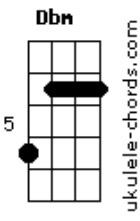

[Pré-Refrão]

Dbm Abm Gb  
I know I might be anxious  
Dbm E  
But I'm still not crazy

[Refrão]

Abm Gb E A2  
And I don't need another kind of green to know  
E  
I'm on the right side, with you

( Abm Gb B A2 E )  
( Abm Gb B A2 E )

[Segunda Parte]

Abm Gb  
I used to be the one you saw  
B E  
When crying along to sad songs  
Abm Gb  
But then we go and we hit the wall  
B E  
When nothing has changed, and nothing's wrong

[Pré-Refrão]

Dbm Abm Gb  
You're not the perfect hand  
Dbm E  
But I don't hit on nineteen

[Refrão]

Abm Gb E A2  
And I don't need another kind of green to know  
E  
I'm on the right side, with you  
A2 E

## Acordes

I'm on the right side, with you

( Abm Gb B A2 E )  
( Abm Gb B A2 E )  
( Abm Gb B A2 E )  
( Abm Gb B A2 E )  
( E A E A )

[Ponte]

E  
So, go and drift away from me  
A  
Adopt some new philosophy  
E A  
That doesn't hold the two of us in mind  
E  
Move into someone else's place  
A E  
Stare into some other's eyes  
A E  
But, slowly, only come to realize