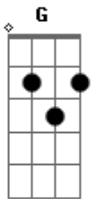

John Mark Pantana - Abba

G tom:

D
?I never solve all the formulas I've created
G
I know Your heart is more than just a law to pay the bills
D
I want to walk inside the cool of the day
G
With simple affections of Your heart
D
I wanted everything in nine to five and Devo time
G
Sometimes I make life a simple cell

A
All I need
Bm
And all I want
A **G**
All I care for is

D
Abba
G
All I know is Abba

D
Abba
G
All I know is Abba
D
I belong to You

D
You are singing and dancing
G
Over Your sons
D
Smiling and beaming
G
Your Father's love
?

D
?I never long to be satisfied when communing
G
I know Your love is all the drink I'll ever need
D
I want to walk inside the cool of the day
G
With simple affections of Your heart
D
I'm found in everything You did for me and nothing more
G
Sometimes I make life a simple song

Acordes

© ukulele-chords.com