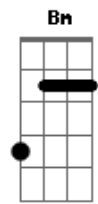

© ukulele-chords.com