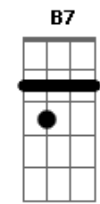

© ukulele-chords.com