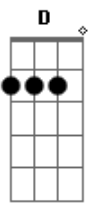

© ukulele-chords.com