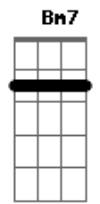

© ukulele-chords.com