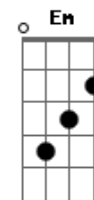

John Mark McMillan - Closer

Tom: D

Come closer, closer to me.
 Find me broken, find me bleeding
 cause I need more now than a fairy tale,
 a God who lives in a book. I need someone real.

Refrão

So would you come? Would you come?
 If I begged You, would You come closer to me now?

Verso 2

D G

Come closer, closer to me.

Find me broken, find me on my knees,
 cause I need more now than philosophy.
 Some God in outer space doesn't mean anything to me.

Refrão x2

(0 solo termina em D)

D

Son of David, don't pass me by,
 cause I am naked, I'm poor and I'm blind.
 Intro:

Verso 2 tab

Acordes

© ukulele-chords.com

© ukulele-chords.com

© ukulele-chords.com

© ukulele-chords.com

© ukulele-chords.com

© ukulele-chords.com