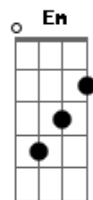

John Mark McMillan - Closer

Tom: D

Come closer, closer to me.
 Find me broken, find me bleeding
 cause I need more now than a fairy tale,
 a God who lives in a book. I need someone real.

Refrão

So would you come? Would you come?
 If I begged You, would You come closer to me now?

Verso 2

D G

Come closer, closer to me.

Find me broken, find me on my knees,
 cause I need more now than philosophy.
 Some God in outer space doesn't mean anything to me.

Refrão x2

(0 solo termina em D)

D

Son of David, don't pass me by,
 cause I am naked, I'm poor and I'm blind.
 Intro:

Verso 2 tab

Acordes

© ukulele-chords.com

© ukulele-chords.com

© ukulele-chords.com

© ukulele-chords.com

© ukulele-chords.com

© ukulele-chords.com