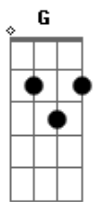

John Lennon - Whatever Gets You Thru The Night

Tom: G

Intro: G Em A7 C G

G A7 C G
Whatever gets you through the night 'salright, 'salright

A7 C G
It's your money or life 'salright, 'salright

Em D C G
Don't need a sword to cut through flowers oh no, oh no

A7 C G
Whatever gets you through your life 'salright, 'salright

A7 C G
Do it wrong or do it right 'salright, 'salright

Em D C G (solo)
Don't need a watch to waste your time oh no, oh no

A7 D7
Hold me darlin' come on listen to me e-cho rds.com

A D7
I won't do you no harm

A D7 C
Trust me darlin' come on listen to me, come on listen to me

G (solo)
Come on listen, listen

A7 C G
Whatever gets you to the light 'salright, 'salright

A7 C G
Out the blue or out of sight 'salright, 'salright

Em D7 C G (solo)
Don't need a gun to blow your mind oh no, oh no

A D7
Hold me darlin' come on listen to me

A D7
I won't do you no harm

A D7 C
Trust me darlin' come on listen to me, come on listen to me

G
Come on listen, listen

Acordes

© ukulele-chords.com