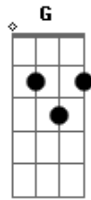

© ukulele-chords.com