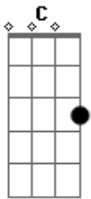

John Lennon - Number 9 Dream

Tom: C

INTRO

C Em F E
F D7 F G

C Em F E
So long ago

F D7 F

Was it in a dream?

G
Was it just a dream?

C Em F E
I know, yes I know.

F D7 F

Seems so very real.

G
Seems so real to me.

MAINTAIN G through the whole next verse (you can

alternate to G7) until:

G Em A
I thought I could feel.

Em A
Feel.

Em A
Feel.

Em A
Feel.

Em A
Somehow I call out my name.

Em A
It just started to rain.

Em A
Two spirits dancing so strange...

Gm C
Ah! Bowakawa, pousse pousse.

Gm C
Ah! Bowakawa, pousse pousse.

Gm C
Ah! Bowakawa, pousse pousse.

Acordes

© ukulele-chords.com