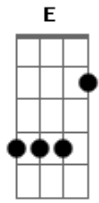

John Lennon - My Life

Tom: E

A A Gbm
My life, take it, it's mine to give
A A E7 A E7
Take it and let me live in you
A A Gbm
My life take it it's yours
A7 D Dm A
Do what you want I dedicate it to you
A Bm Dbm D
What's the use in waking
A Bm Dbm D Dbm

If you're not there to share the pain and nightmares

A A Gbm
My life, take it, for better or worse
A A E
Why waste time we both know
A
Together is the only way we'll make it
Gbm A7 D Dm
Anyway, take it, my life
A
My life is you
What's the use in waking...
Bm E
I have only myself to (sounds like 'lose')

Acordes

© ukulele-chords.com