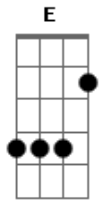

John Lennon - My Life

Tom: E

A A Gbm
My life, take it, it's mine to give
A A E7 A E7
Take it and let me live in you
A A Gbm
My life take it it's yours
A7 D Dm A
Do what you want I dedicate it to you
A Bm Dm D
What's the use in waking
A Bm Dm D Dbm

If you're not there to share the pain and nightmares

A A Gbm
My life, take it, for better or worse
A A E
Why waste time we both know
A
Together is the only way we'll make it
Gbm A7 D Dm
Anyway, take it, my life
A
My life is you
What's the use in waking...
Bm E
I have only myself to (sounds like 'lose')

Acordes

© ukulele-chords.com