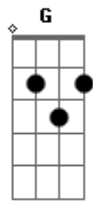

© ukulele-chords.com