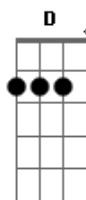

© ukulele-chords.com