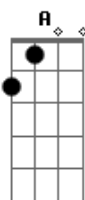

© ukulele-chords.com