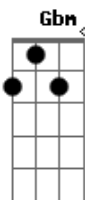

© ukulele-chords.com