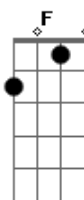

© ukulele-chords.com