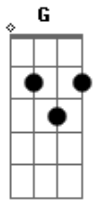

John Lennon - I Don't Wanna Face It

tom:

Intro: D Bm D Bm
D Bm D Bm

[Primeira Parte]

D Bm
Say you're looking for a place to go
D Bm
Where nobody knows your name
D Bm
You're looking for oblivion
D Bm
With one eye on the Hall of Fame

[Refrão]

D Bm
I don't wanna face it! Oh no!
D Bm

I don't wanna face it! No, no, no, no!
G D Bm
Well I can sing for my supper, but I just can't make it
(D Bm D Bm)

[Solo] D Bm D Bm

D Bm D Bm
D Bm D Bm
D Bm D Bm

[Terceira Parte]

D Bm
Well now you're looking for a world of truth
D Bm
Trying to find a better way
D Bm
The time has come to see yourself
D Bm
You always look the other way

[Refrão]

D Bm
I don't wanna face it! Oh no!
D Bm
I don't wanna face it! No, no, no, no!
G Bm
Well I can see the promised land, and I know I can make it
(D Bm D Bm)

[Final]

D Bm
I don't wanna face it! Oh no!
D Bm
I don't wanna face it! Oh no!
D Bm
I don't wanna face it! Oh no!
D Bm
I don't wanna face it!

Acordes

© ukulele-chords.com

© ukulele-chords.com

© ukulele-chords.com