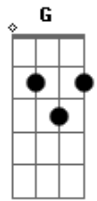

John Lennon - I Don't Wanna Face It

tom:

Intro: D Bm D Bm
D Bm D Bm

[Primeira Parte]

D Bm
Say you're looking for a place to go
D Bm
Where nobody knows your name
D Bm
You're looking for oblivion
D Bm
With one eye on the Hall of Fame

[Refrão]

D Bm
I don't wanna face it! Oh no!
D Bm

I don't wanna face it! No, no, no, no!
G D Bm
Well I can sing for my supper, but I just can't make it
(D Bm D Bm)

[Solo]

D Bm D Bm
D Bm D Bm
D Bm D Bm
D Bm D Bm

[Terceira Parte]

D Bm
Well now you're looking for a world of truth
D Bm
Trying to find a better way
D Bm
The time has come to see yourself
D Bm
You always look the other way

[Refrão]

D Bm
I don't wanna face it! Oh no!
D Bm
I don't wanna face it! No, no, no, no!
G Bm
Well I can see the promised land, and I know I can make it
(D Bm D Bm)

[Final]

D Bm
I don't wanna face it! Oh no!
D Bm
I don't wanna face it! Oh no!
D Bm
I don't wanna face it! Oh no!
D Bm
I don't wanna face it!

Acordes

© ukulele-chords.com

© ukulele-chords.com

© ukulele-chords.com