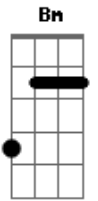

© ukulele-chords.com