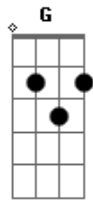

© ukulele-chords.com