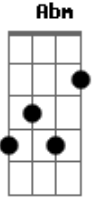

© ukulele-chords.com