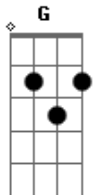

John Lennon - Grow Old With Me

tom:

Intro: G D G

[Primeira Parte]

G D G
Grow old along with me
Em D D7
The best is yet to be
G D G
When our time has come
Em D D7
We will be as one
C D G Em
God bless our love
C D G
God bless our love

[Segunda Parte]

G D G
Grow old along with me
Em D D7
Two branches of one tree
G D G
Face the setting sun
Em D D7
When the day is done
C D G Em
God bless our love
C D G

God bless our love

[Ponte]

Em Bm
Spending our lives together
Em Bm
Man and wife together
C Am
World without end
Em
World without end

[Terceira Parte]

G D G
Grow old along with me
Em D D7
Whatever fate decrees
G D G
We will see it through
Em D D7
For our love is true

[Final]

C D G Em
God bless our love
C D G
God bless our love
C D G Em
God bless our love
C D G
God bless our love

Acordes

© ukulele-chords.com