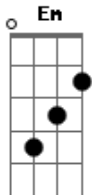

© ukulele-chords.com