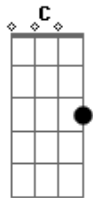

© ukulele-chords.com