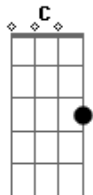

© ukulele-chords.com