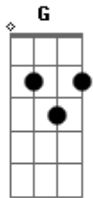

John Lennon - Grow Old With Me

tom:

Intro: G D G

[Primeira Parte]

G D G
Grow old along with me
Em D D7
The best is yet to be
G D G
When our time has come
Em D D7
We will be as one
C D G Em
God bless our love
C D G
God bless our love

[Segunda Parte]

G D G
Grow old along with me
Em D D7
Two branches of one tree
G D G
Face the setting sun
Em D D7
When the day is done
C D G Em
God bless our love
C D G

God bless our love

[Ponte]

Em Bm
Spending our lives together
Em Bm
Man and wife together
C Am
World without end
Em
World without end

[Terceira Parte]

G D G
Grow old along with me
Em D D7
Whatever fate decrees
G D G
We will see it through
Em D D7
For our love is true

[Final]

C D G Em
God bless our love
C D G
God bless our love
C D G Em
God bless our love
C D G
God bless our love

Acordes

© ukulele-chords.com