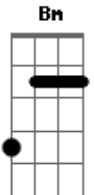

© ukulele-chords.com