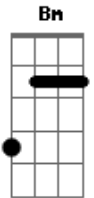

© ukulele-chords.com