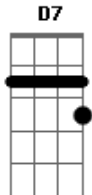

© ukulele-chords.com