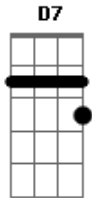

© ukulele-chords.com