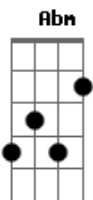

© ukulele-chords.com