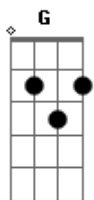

John Lennon - Dear Yoko

Tom: A

Intro: A

A E
Even after all these years,
D E
I miss you when you're here.
D E A
I wish you were here, my dear Yoko.

(play the same chords as in first verse)

Even if it's just a day,
I miss you when you're away.
I wish you were here today, dear Yoko.

Even when I watch T.V.,
there's a hole where you're supposed to be.
There's nobody lying next to me, dear Yoko.

Acordes

© ukulele-chords.com

© ukulele-chords.com

© ukulele-chords.com

© ukulele-chords.com