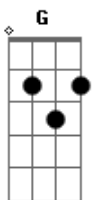

© ukulele-chords.com