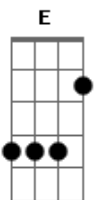

John Lennon - Dear Yoko

Tom: A

Intro: A

A E
Even after all these years,
D E
I miss you when you're here.
D E A
I wish you were here, my dear Yoko.

(play the same chords as in first verse)

Even if it's just a day,
I miss you when you're away.
I wish you were here today, dear Yoko.

{Chorus}

Even when I'm miles at sea
and nowhere is the place to be,
your spirit's watching over me, dear Yoko.

Even after all this time,
I miss you like the sun don't shine.
Without you, I'm a one track mind, dear Yoko.

Even when I watch T.V.,
there's a hole where you're supposed to be.
There's nobody lying next to me, dear Yoko.

Acordes

© ukulele-chords.com

© ukulele-chords.com

© ukulele-chords.com

© ukulele-chords.com