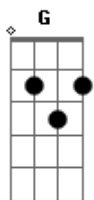

# John Lennon - Dear Yoko

Tom: A

Intro: A

A E  
Even after all these years,  
D E  
I miss you when you're here.  
D E A  
I wish you were here, my dear Yoko.

(play the same chords as in first verse)

Even if it's just a day,  
I miss you when you're away.  
I wish you were here today, dear Yoko.

Even after all this time,  
I miss you like the sun don't shine.  
Without you, I'm a one track mind, dear Yoko.

Even when I watch T.V.,  
there's a hole where you're supposed to be.  
There's nobody lying next to me, dear Yoko.