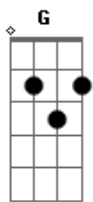

John Lennon - Crippled Inside

Tom: C

EADGBE

C1 032010
C2 xxx553
G2 xx5433
F1 xx3211
F3 xx7565
Bb2 xx8766

Intro:

Verse:

You can shine your shoes and wear a suit
You can comb your hair and look quite cute
You can wear a collar and a tie
One thing you can't hide
Is when you're crippled inside

You can wear a mask and paint your face
You can call yourself the human race
You can hide your face behind a smile
One thing you can't hide
Is when you're crippled inside

Middle eight:

Well now you

A Know that a cat has nine lives, babe. A7
D Nine lives to itself. G C G

C But you only got one

C And a dogs life ain't fun
C G7 C Mama take a look outside

You can go to church and sing a hymn
Judge me by the color of my skin
You can live a lie 'till you die
One thing you can't hide
Is when you're crippled inside

[Repeat middle eight]

You can go to church and sing a hymn
Judge me by the color of my skin
You can live a lie 'till you die
One thing you can't hide
Is when you're crippled inside

One thing you can't hide
Is when you're crippled inside

[slowly]
Oh, I say you can't hide
When you're crippled inside

Outro:

C F Adim G G C7

EADGBE
C 032010
F 133211
A 001212
G 320001
G 320000
C7 032310

Acordes

© ukulele-chords.com