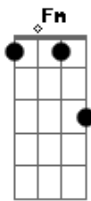

© ukulele-chords.com