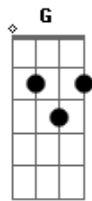

© ukulele-chords.com