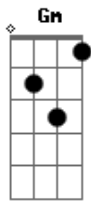

© ukulele-chords.com