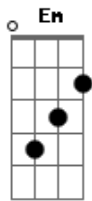

© ukulele-chords.com