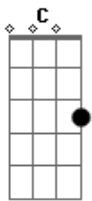

© ukulele-chords.com