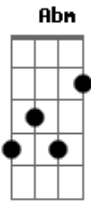

John Lennon - Bless You

Tom: C

Intro: Am Abm Gm Gbm Fm Em Em Em

Mmm, [Em]mmm, mmm[Em].

Verse 1 :

[Am]Bless you wherever you are, [Abm]

[Gm]Windswept child on a shoot[Gbm]ing [Fm]star[Em].

Ah[Em], ah[Em].

[F] now that we[Eb] spread our wings,

[F] But we know [Eb] better, darling,

The hollow [C]ring [Eb] is only [Dm]last year's echo, oh[G].

[Instrumental interlude over verse chords :]

[Am Abm Gm Gbm Fm Em]

Mmm, [Em]mmm, mmm[Em]

Hey, hey, [Em]hey, hey[Em].

Verse 3 :

[Am]Bless You who-ever you are, [Abm]

[Gm]Holdin' her now, be warm and kindheart[Gbm Fm Em]ed.

Hey, hey, [Em]hey, hey[Em].

Verse 4 :

And re[Am]member though love is strange, [Abm]

[Gm]Now and forever our love will remain[Gbm Fm Em].

Mmm, [Em]mmm, mmm[Em]

Hey, hey, [Em]hey, hey[Em].

[Instrumental interlude over verse chords, end flat on Em]

[Am Abm Gm Gbm Fm Em]

Acordes

© ukulele-chords.com