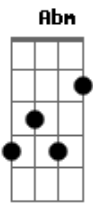

John Lennon - Bless You

Tom: C

Intro: Am Abm Gm Gbm Fm Em Em7 Em

Mmm, [Emmmm, mmm[Em].

Verse 1 :

[Am]Bless you wherever you are, [Abm]

[Gm]Windswept child on a shoot[Gbm]ing [Fm]star[Em].

Ah[Em, ah[Em].

[F] now that we[Eb] spread our wings,

[F] But we know [Eb] better, darling,

The hollow [C]ring [Eb] is only [Dm]last year's echo, oh[G].

[Instrumental interlude over verse chords :]

[Am Abm Gm Gbm Fm Em]

Mmm, [Emmmm, mmm[Em]

Hey, hey, [Em]hey, hey[Em].

Verse 3 :

[Am]Bless You who-ever you are, [Abm]

[Gm]Holdin' her now, be warm and kindheart[Gbm Fm Em]ed.

Hey, hey, [Em]hey, hey[Em].

Verse 4 :

And re[Am]member though love is strange, [Abm]

[Gm]Now and forever our love will remain[Gbm Fm Em].

Mmm, [Emmmm, mmm[Em]

Hey, hey, [Em]hey, hey[Em].

[Instrumental interlude over verse chords, end flat on Em]

[Am Abm Gm Gbm Fm Em]

Acordes

© ukulele-chords.com