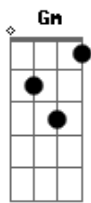

© ukulele-chords.com