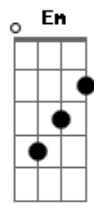

© ukulele-chords.com