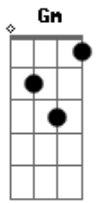

© ukulele-chords.com