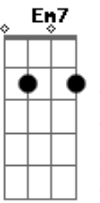

© ukulele-chords.com