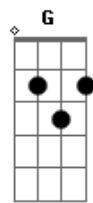

© ukulele-chords.com