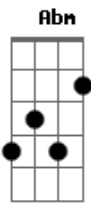

John Lennon - Bless You

Tom: C

Intro: Am Abm Gm Gbm Fm Em Em7 Em

Mmm, [Emmmm, mmm[Em].

Verse 1 :

[Am]Bless you wherever you are, [Abm]

[Gm]Windswept child on a shoot[Gbm]ing [Fm]star[Em].

Ah[Em, ah[Em].

[F] now that we[Eb] spread our wings,

[F] But we know [Eb] better, darling,

The hollow [C]ring [Eb] is only [Dm]last year's echo, oh[G].

[Instrumental interlude over verse chords :]

[Am Abm Gm Gbm Fm Em]

Mmm, [Emmmm, mmm[Em]

Hey, hey, [Em]hey, hey[Em].

Verse 3 :

[Am]Bless You who-ever you are, [Abm]

[Gm]Holdin' her now, be warm and kindheart[Gbm Fm Em]ed.

Hey, hey, [Em]hey, hey[Em].

Verse 4 :

And re[Am]member though love is strange, [Abm]

[Gm]Now and forever our love will remain[Gbm Fm Em].

Mmm, [Emmmm, mmm[Em]

Hey, hey, [Em]hey, hey[Em].

[Instrumental interlude over verse chords, end flat on Em]

[Am Abm Gm Gbm Fm Em]

Acordes

© ukulele-chords.com