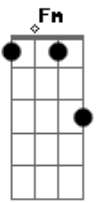

© ukulele-chords.com