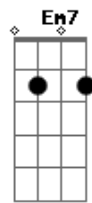

© ukulele-chords.com