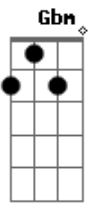

© ukulele-chords.com