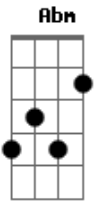

John Lennon - Bless You

Tom: C

Intro: Am Abm Gm Gbm Fm Em Em7 Em

Mmm, [Emmmm, mmm[Em].

Verse 1 :

[Am]Bless you wherever you are, [Abm]

[Gm]Windswept child on a shoot[Gbm]ing [Fm]star[Em].

Ah[Em, ah[Em].

[F] now that we[Eb] spread our wings,

[F] But we know [Eb] better, darling,

The hollow [C]ring [Eb] is only [Dm]last year's echo, oh[G].

[Instrumental interlude over verse chords :]

[Am Abm Gm Gbm Fm Em]

Mmm, [Emmmm, mmm[Em]

Hey, hey, [Em]hey, hey[Em].

Verse 3 :

[Am]Bless You who-ever you are, [Abm]

[Gm]Holdin' her now, be warm and kindheart[Gbm Fm Em]ed.

Hey, hey, [Em]hey, hey[Em].

Verse 4 :

And re[Am]member though love is strange, [Abm]

[Gm]Now and forever our love will remain[Gbm Fm Em].

Mmm, [Emmmm, mmm[Em]

Hey, hey, [Em]hey, hey[Em].

[Instrumental interlude over verse chords, end flat on Em]

[Am Abm Gm Gbm Fm Em]

Acordes

© ukulele-chords.com