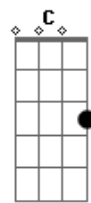

© ukulele-chords.com