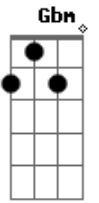

© ukulele-chords.com