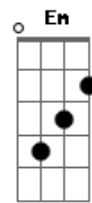

© ukulele-chords.com