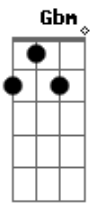

© ukulele-chords.com