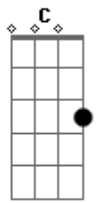

© ukulele-chords.com