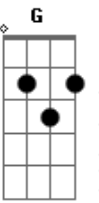

© ukulele-chords.com