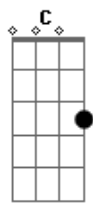

© ukulele-chords.com