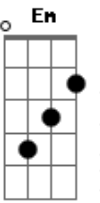

© ukulele-chords.com