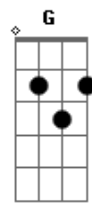

© ukulele-chords.com