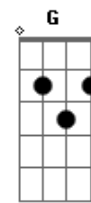

© ukulele-chords.com