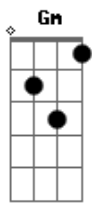

© ukulele-chords.com