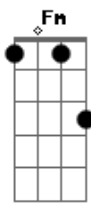

© ukulele-chords.com