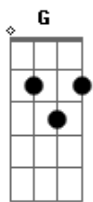

John Lennon - All You Need Is Love

Tom: G

G D Em D
Love love love
G D Em D
Love love love
Am G D D D D D7
Love love love

G D Em D
There's nothing you can do that can't be done
G D Em D
There's nothing you can sing that can't be sung
Am G D D
Nothing you can say but you can learn HOW to play the game
D D D7
It's easy

There's nothing you can make that can't be made
No one you can save that can't be saved
Nothing you can do but you can learn how to be you in time
It's easy

Refrão:
G A7 D7
All you need is love
G A7 D7

All you need is love
G B7 Em Em
All you need is love love
C D7 G
Love is all you need

There's nothing you can know that isn't known
Nothing you can see that isn't shown
Nowhere you can be that isn't where you're meant to be
It's easy

Refrão:
C D7 G
Love is all you need
G A7 D7
All you need is love
D7 G A7 D7
All together now All you need is love
D7 G A7 D7
Everybody now All you need is love
G D7 G
Love is all you need (repeats a few times)

(Then Paul (I think) starts going "Oh yeah - loves you yeah
yeah
yeah - she loves you yeah yeah yeah").

Acordes

© ukulele-chords.com