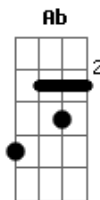

© ukulele-chords.com