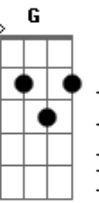

© ukulele-chords.com