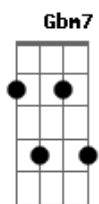

© ukulele-chords.com