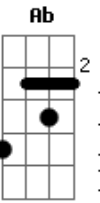

© ukulele-chords.com