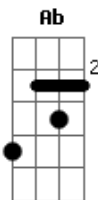

© ukulele-chords.com