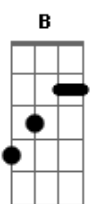

© ukulele-chords.com