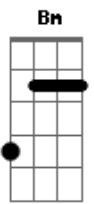

© ukulele-chords.com