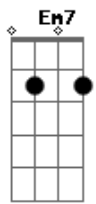

© ukulele-chords.com