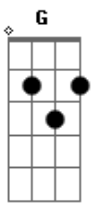

© ukulele-chords.com