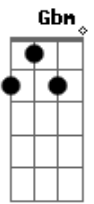

© ukulele-chords.com