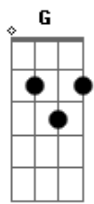

© ukulele-chords.com