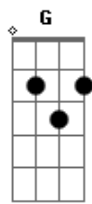

© ukulele-chords.com