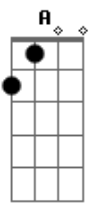

© ukulele-chords.com