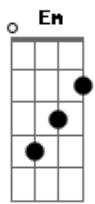

© ukulele-chords.com