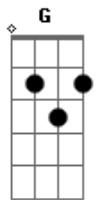

John Legend - Conversations In The Dark

tom:
Capostrate na 2ª casa

Talk, let's have conversations in the dark
World is sleep, I'm awake with you, with you
Watch movies that we've both already seen
I ain't even looking at the screen, it's true
I've got my eyes on you
And you say that you're not worthy
You get hung up on your flaws
But in my eyes, you are perfect as you are

I won't ever try to change you, change you
I will always want the same you, same you
Swear on everything I pray to
That I won't break your heart
I'll be there when you get lonely, lonely
Keep the secrets that you told me, told me
And your love is all you owe me
And I won't break your heart

On Sunday mornings, we sleep in 'til noon
Well, I could sleep forever next to you, next to you
And we, we got places we both gotta be
But there ain't nothing I would rather do
Than blow off all my plans for you
And you say that you're not worthy

And get hung up on your flaws
But in my eyes, you are perfect as you are
As you are

I won't ever try to change you, change you
I will always want the same you, same you
Swear on everything I pray to
That I won't break your heart
I'll be there when you get lonely, lonely
Keep the secrets that you told me, told me
And your love is all you owe me
And I won't break your heart

When no one seems to notice
And your days, they seem so hard
My darling, you should know this
My love is everywhere you are

I won't ever try to change you, change you (yeah)
I will always want the same you, same you (oh, oh)
Swear on everything I pray to
That I won't break your heart (yeah, yeah)
I'll be there when you get lonely, lonely (oh, when you get lonely)
Keep the secrets that you told me, told me (yeah, yeah)
And your love is all you owe me
And I won't break your heart
Ooh, ooh, ooh
I won't break your heart

Acordes

© ukulele-chords.com

© ukulele-chords.com

© ukulele-chords.com