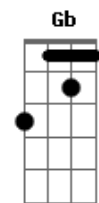

© ukulele-chords.com