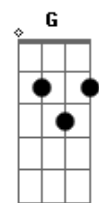

© ukulele-chords.com