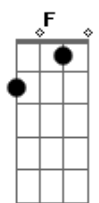

It seems the wars will never end
Dm Em
But we'll make it home again
F Gb G
Back where we belong again
We're holding on to when
C
We used to dare to dream
Dm Em
We pray we live to see
F Gb G
Another day in history
Yes we still believe
F Em
It may be long to get me there
Dm C Bb
It feels like I've been everywhere
C F
But someday I'll be coming home
F Em
Round and round the world will spin
Dm C Bb
Oh, the circle never ends
C F
So you know that I'll be coming home
Bb
Coming Home
Am
Coming Home
G
Coming Home
F Bb
You know that I'll be coming home
Am
Coming Home
G
Coming Home
F Dm Em F Gb G C (x2)
You know that I'll be coming home
F Em
It may be long to get me there
Dm C Bb
It feels like I've been everywhere
C F
But someday I'll be coming home
F Em
Round and round the world will spin
Dm C Bb
Oh, the circle never ends
C F
So you know that I'll be coming home
End on F.

Acordes

© ukulele-chords.com