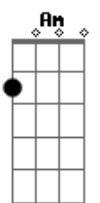

© ukulele-chords.com