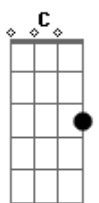

© ukulele-chords.com