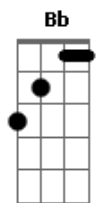

© ukulele-chords.com