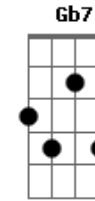

© ukulele-chords.com