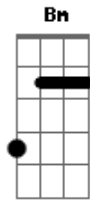

© ukulele-chords.com