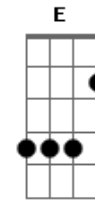

© ukulele-chords.com