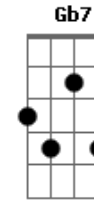

© ukulele-chords.com