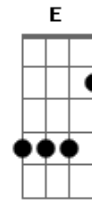

© ukulele-chords.com