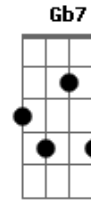

© ukulele-chords.com