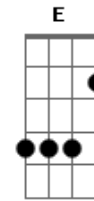

© ukulele-chords.com