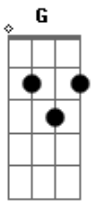

John Legend - Beauty And The Beast

Tom: G

G C G D
Tale as old as time, true as it can be

G Em C
Barely even friends, then somebody bends

D
Unexpectedly

G C G D
Just a little change, Small to say the least

Em C Am
Both a little scared, neither one prepared

D G
Beauty and the Beast

G D C D C
Ever just the same, ever a surprise

D Em
Ever as before, ever just as sure
Am D
As the sun will rise

G C G D
Tale as old as time, tune as old as song

G Em C
Bittersweet and strange, finding you can change

D
Learning you were wrong

G C G D
Certain as the sun, rising in the east

Em C Am
Tale as old as time, song as old as rhyme

D G
Beauty and the Beast

Acordes

© ukulele-chords.com