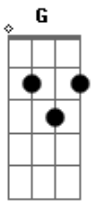

John Legend - Beauty And The Beast

Tom: G

G C G D
Tale as old as time, true as it can be
G Em7 C

Barely even friends, then somebody bends

D
Unexpectedly

G C G D
Just a little change, Small to say the least

Em7 C Am7
Both a little scared, neither one prepared

D G
Beauty and the Beast

G D C D C
Ever just the same, ever a surprise

D Em7
Ever as before, ever just as sure
Am7 D
As the sun will rise

G C G D
Tale as old as time, tune as old as song

G Em7 C
Bittersweet and strange, finding you can change

D
Learning you were wrong

G C G D
Certain as the sun, rising in the east

Em7 C Am7
Tale as old as time, song as old as rhyme

D G
Beauty and the Beast

Acordes

© ukulele-chords.com