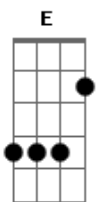

John Frusciante - The Battle Of Time

Tom: A

Gbm E
 Seems to be away is peachy now
 Gbm D E
 Feel like may be far at all
 Gbm E
 I've got these clothes to deceive me
 Gbm D E
 I've been lost all along
 Dbm D
 You've got a mouth that's bigger
 Dbm D
 I've got a man on the side
 Gbm E Bm D E
 You'll see my lie

Gbm E
 You've got a town to speak to
 Gbm D E
 You've got rented dye
 Gbm E
 I drive it around somewhere
 Gbm D E
 Before I was alive
 Dbm D Dbm D
 I was alive

Gbm E

You've got a mountain beneath you
 Bm Gbm A E Bm
 You're always known in archives

(Gbm A E Bm)

Gbm A E Bm Gbm A
 I'll always have the side
 E Bm Gbm
 All the times of hate
 A E Bm Gbm A E Bm
 All around, is this here Hey Hey Hey...

A E Bm
 You've got a running see-saw (it's me inside)
 A E Bm Gbm
 That's what I heard (it's the battle of time)
 A E Bm Gbm A E Bm
 I have always felt fine (I know, hey)
 Gbm A E Bm
 I've nothing no-one nowhere

Gbm A E Bm
 Hey Hey Hey...

Solo Chords: (Gbm A E Bm Gbm)

Solo:

Acordes

© ukulele-chords.com

© ukulele-chords.com

© ukulele-chords.com

© ukulele-chords.com