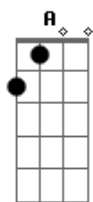

John Frusciante - The Battle Of Time

Tom: A

Gbm E
Seems to be away is peachy now
Gbm D E
Feel like may be far at all
Gbm E
I've got these clothes to deceive me
Gbm D E
I've been lost all along
Dbm D
You've got a mouth that's bigger
Dbm D
I've got a man on the side
Gbm E Bm D E
You'll see my lie

Gbm E
You've got a town to speak to
Gbm D E
You've got rented dye
Gbm E
I drive it around somewhere
Gbm D E
Before I was alive
Dbm D Dbm D
I was alive

Gbm E

You've got a mountain beneath you
Bm Gbm A E Bm
You're always known in archives

(Gbm A E Bm)

Gbm A E Bm Gbm A
I'll always have the side
E Bm Gbm
All the times of hate
A E Bm Gbm A E Bm
All around, is this here Hey Hey Hey...

A E Bm
You've got a running see-saw (it's me inside)
A E Bm Gbm
That's what I heard (it's the battle of time)
A E Bm Gbm A E Bm
I have always felt fine (I know, hey)
Gbm A E Bm
I've nothing no-one nowhere

Gbm A E Bm
Hey Hey Hey...

Solo Chords: (Gbm A E Bm Gbm)

Solo:

Acordes