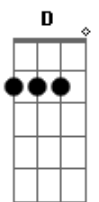

(Gbm A E Bm)

Gbm A E Bm Gbm A
 I'll always have the side
 E Bm Gbm
 All the times of hate
 A E Bm Gbm A E Bm
 All around, is this here Hey Hey Hey...

A E Bm
 You've got a running see-saw (it's me inside)
 A E Bm Gbm
 That's what I heard (it's the battle of time)
 A E Bm Gbm A E Bm
 I have always felt fine (I know, hey)
 Gbm A E Bm
 I've nothing no-one nowhere

Gbm A E Bm
 Hey Hey Hey...

Solo Chords: (Gbm A E Bm Gbm)

Solo:

Acordes

© ukulele-chords.com

© ukulele-chords.com

© ukulele-chords.com

© ukulele-chords.com