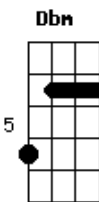

(Gbm A E Bm)

Gbm A E Bm Gbm A
 I'll always have the side
 E Bm Gbm
 All the times of hate
 A E Bm Gbm A E Bm
 All around, is this here Hey Hey Hey...

A E Bm
 You've got a running see-saw (it's me inside)
 A E Bm Gbm
 That's what I heard (it's the battle of time)
 A E Bm Gbm A E Bm
 I have always felt fine (I know, hey)
 Gbm A E Bm
 I've nothing no-one nowhere

Gbm A E Bm
 Hey Hey Hey...

Solo Chords: (Gbm A E Bm Gbm)

Solo:

Acordes

© ukulele-chords.com

© ukulele-chords.com

© ukulele-chords.com

© ukulele-chords.com