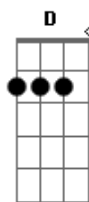

(Gbm A E Bm)

Gbm A E Bm Gbm A
 I'll always have the side
 E Bm Gbm
 All the times of hate
 A E Bm Gbm A E Bm
 All around, is this here Hey Hey Hey...

A E Bm
 You've got a running see-saw (it's me inside)
 A E Bm Gbm
 That's what I heard (it's the battle of time)
 A E Bm Gbm A E Bm
 I have always felt fine (I know, hey)
 Gbm A E Bm
 I've nothing no-one nowhere

Gbm A E Bm
 Hey Hey Hey...

Solo Chords: (Gbm A E Bm Gbm)

Solo:

Acordes

© ukulele-chords.com

© ukulele-chords.com

© ukulele-chords.com

© ukulele-chords.com