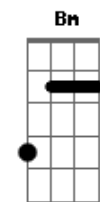

© ukulele-chords.com