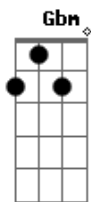

(Gbm A E Bm)

Gbm A E Bm Gbm A
 I'll always have the side
 E Bm Gbm
 All the times of hate
 A E Bm Gbm A E Bm
 All around, is this here Hey Hey Hey...

A E Bm
 You've got a running see-saw (it's me inside)
 A E Bm Gbm
 That's what I heard (it's the battle of time)
 A E Bm Gbm A E Bm
 I have always felt fine (I know, hey)
 Gbm A E Bm
 I've nothing no-one nowhere

Gbm A E Bm
 Hey Hey Hey...

Solo Chords: (Gbm A E Bm Gbm)

Solo:

Acordes

© ukulele-chords.com

© ukulele-chords.com

© ukulele-chords.com

© ukulele-chords.com