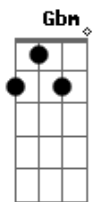

Gbm E
 You've got a town to speak to
 Gbm D E
 You've got rented dye
 Gbm E
 I drive it around somewhere
 Gbm D E
 Before I was alive
 Dbm D Dbm D
 I was alive

Gbm E

You've got a mountain beneath you
 Bm Gbm A E Bm
 You're always known in archives

(Gbm A E Bm)

Gbm A E Bm Gbm A
 I'll always have the side
 E Bm Gbm
 All the times of hate
 A E Bm Gbm A E Bm
 All around, is this here Hey Hey Hey...

A E Bm
 You've got a running see-saw (it's me inside)
 A E Bm Gbm
 That's what I heard (it's the battle of time)
 A E Bm Gbm A E Bm
 I have always felt fine (I know, hey)
 Gbm A E Bm
 I've nothing no-one nowhere

Gbm A E Bm
 Hey Hey Hey...

Solo Chords: (Gbm A E Bm Gbm)

Solo:

Acordes

© ukulele-chords.com

© ukulele-chords.com

© ukulele-chords.com

© ukulele-chords.com