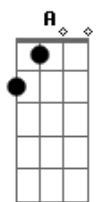

John Frusciante - The Battle Of Time

Tom: A

Gbm E
Seems to be away is peachy now
Gbm D E
Feel like may be far at all
Gbm E
I've got these clothes to deceive me
Gbm D E
I've been lost all along
Dbm D
You've got a mouth that's bigger
Dbm D
I've got a man on the side
Gbm E Bm D E
You'll see my lie

Gbm E
You've got a town to speak to
Gbm D E
You've got rented dye
Gbm E
I drive it around somewhere
Gbm D E
Before I was alive
Dbm D Dbm D
I was alive

Gbm E

You've got a mountain beneath you
Bm Gbm A E Bm
You're always known in archives

(Gbm A E Bm)

Gbm A E Bm Gbm A
I'll always have the side
E Bm Gbm
All the times of hate
A E Bm Gbm A E Bm
All around, is this here Hey Hey Hey...

A E Bm
You've got a running see-saw (it's me inside)
A E Bm Gbm
That's what I heard (it's the battle of time)
A E Bm Gbm A E Bm
I have always felt fine (I know, hey)
Gbm A E Bm
I've nothing no-one nowhere

Gbm A E Bm
Hey Hey Hey...

Solo Chords: (Gbm A E Bm Gbm)

Solo:

Acordes

© ukulele-chords.com