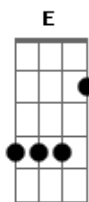

John Frusciante - The Battle Of Time

Tom: A

Gbm E
 Seems to be away is peachy now
 Gbm D E
 Feel like may be far at all
 Gbm E
 I've got these clothes to deceive me
 Gbm D E
 I've been lost all along
 Dbm D
 You've got a mouth that's bigger
 Dbm D
 I've got a man on the side
 Gbm E Bm D E
 You'll see my lie

Gbm E
 You've got a town to speak to
 Gbm D E
 You've got rented dye
 Gbm E
 I drive it around somewhere
 Gbm D E
 Before I was alive
 Dbm D Dbm D
 I was alive

Gbm E

You've got a mountain beneath you
 Bm Gbm A E Bm
 You're always known in archives

(Gbm A E Bm)

Gbm A E Bm Gbm A
 I'll always have the side
 E Bm Gbm
 All the times of hate
 A E Bm Gbm A E Bm
 All around, is this here Hey Hey Hey...

A E Bm
 You've got a running see-saw (it's me inside)
 A E Bm Gbm
 That's what I heard (it's the battle of time)
 A E Bm Gbm A E Bm
 I have always felt fine (I know, hey)
 Gbm A E Bm
 I've nothing no-one nowhere

Gbm A E Bm
 Hey Hey Hey...

Solo Chords: (Gbm A E Bm Gbm)

Solo:

Acordes

© ukulele-chords.com

© ukulele-chords.com

© ukulele-chords.com

© ukulele-chords.com